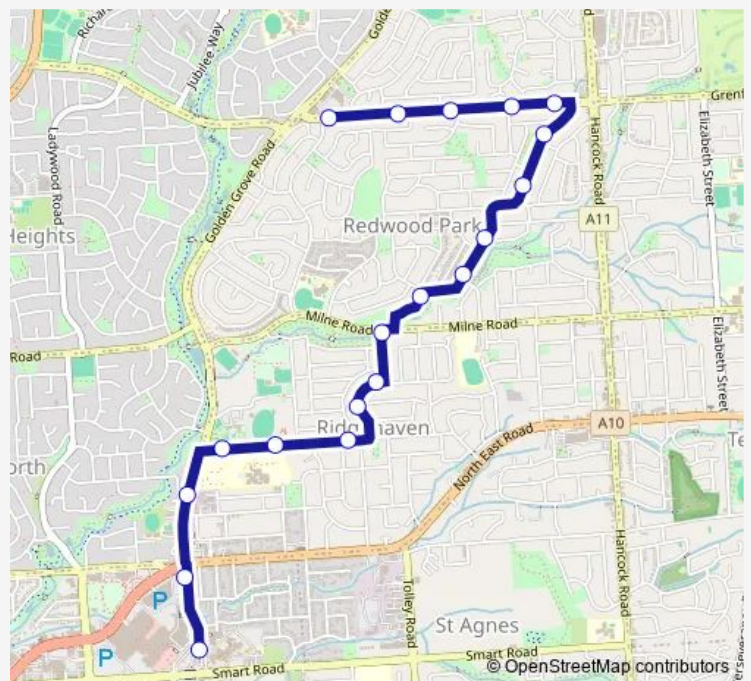

Bus 543G Tea Tree Plaza Interchange to Redwood Park

[Go to website](#)

Direction

Zone F Tea Tree Plaza Interchange - East side — Stop 58A Grenfell Rd - South side

19 stops

[Open route schedule](#)

Zone F Tea Tree Plaza Interchange - East side

Stop 49 Penny St - West side

Stop 50 Riverside Dr - North West side

Stop 51 Riverside Dr - North West side

Stop 52 Riverside Dr - North West side

Stop 53 Cronulla Dr - West side

Stop 54 Cronulla Dr - West side

Stop 55 Grenfell Rd - South side

Stop 56 Grenfell Rd - South side

Stop 57 Grenfell Rd - South side

Stop 58 Grenfell Rd - South side

Stop 58A Grenfell Rd - South side

Route schedule

Zone F Tea Tree Plaza Interchange - East side — Stop 58A Grenfell Rd - South side

Route info

Direction: Zone F Tea Tree Plaza Interchange - East side

Stops: 19

Trip Duration: 0 hour 12 min

543G — Tea Tree Plaza Interchange to Redwood Park **BusMaps**

543G Bus time schedules and route maps are available in an offline PDF at busmaps.com. Use the busmaps.com website to see live bus times, train schedule or subway schedule, and step-by-step directions for all public transit in Adelaide