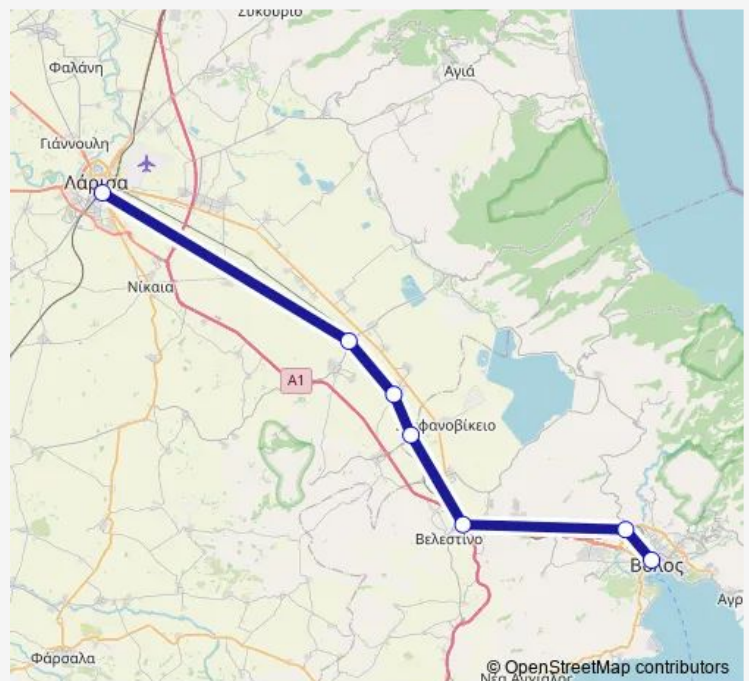

Rail Λάρισα - Βόλος

[Go to website](#)**Direction**

Λάρισα — Βόλος

7 stops

[Open route schedule](#)

Λάρισα

Κυψέλη Λάρισσας

Αρμένιο

Στεφανοβίκειο

Βελεστίνο

Μελισσιάτικα

Βόλος

Route schedule

Λάρισα — Βόλος

Monday 04:37-22:30

Tuesday 04:37-22:30

Wednesday 04:37-22:30

Thursday 04:37-22:30

Friday 04:37-22:30

Saturday 04:37-22:30

Sunday 04:37-22:30

Route info

Direction: Λάρισα

Stops: 7

Trip Duration: 0 hour 48 min

■ Λάρισα - Βόλος

BusMaps

Rail time schedules and route maps are available in an offline PDF at busmaps.com. Use the busmaps.com website to see live bus times, train schedule or subway schedule, and step-by-step directions for all public transit in Volos