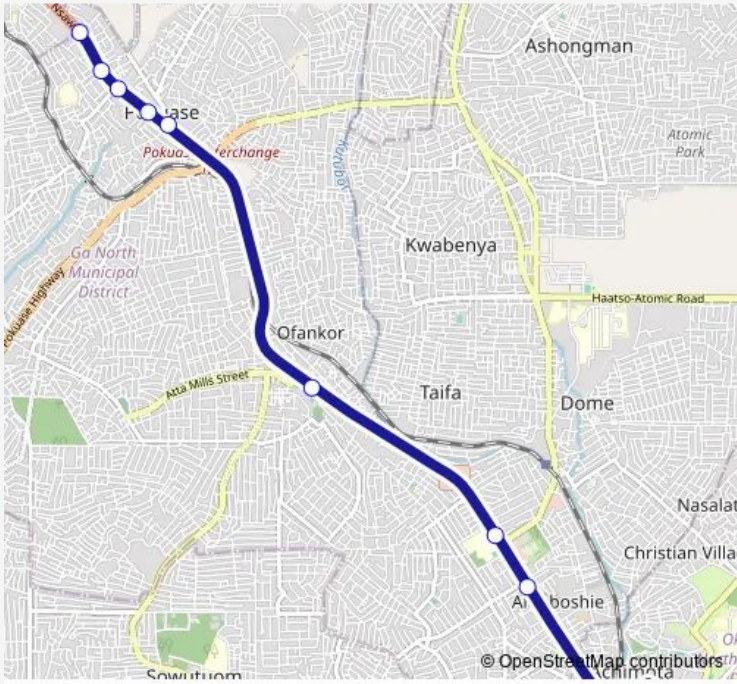

Bus 094B Fise Junction to Achimota Station

[Go to website](#)

Direction
 Terminal Fise Junction — Terminal Achimota Station
 10 stops
[Open route schedule](#)

- Terminal Fise Junction
- Asore Danho (Fise)
- Festus
- Mobil 094
- Pokuase Junction
- Roundabout 094
- St John's 094
- Mile 7 Junc.
- Achimota New Overhead
- Terminal Achimota Station

Route schedule
 Terminal Fise Junction — Terminal Achimota Station

Monday	10:43
Tuesday	10:43
Wednesday	10:43
Thursday	10:43
Friday	10:43
Saturday	10:43
Sunday	10:43

Route info
 Direction: Terminal Fise Junction
 Stops: 10
 Trip Duration: 0 hour 26 min

094B — Fise Junction to Achimota Station **BusMaps**

094B Bus time schedules and route maps are available in an offline PDF at busmaps.com. Use the busmaps.com website to see live bus times, train schedule or subway schedule, and step-by-step directions for all public transit in Accra

The schedule is provided in the local timezone. Times with "(+1)" indicate departures on the next day.

PDF file created on 2025-01-16

2024 BusMaps.com - All Rights Reserved