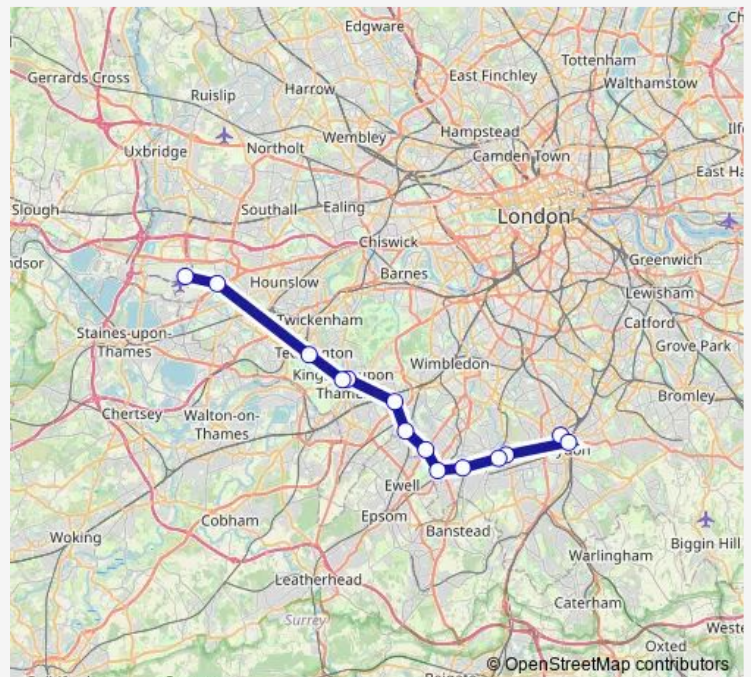

East Croydon Rail Station

West Croydon Bus Station

### Route schedule

Heathrow Central Bus Station — West Croydon Bus Station

Monday 00:10-23:55

Tuesday 00:10-23:55

Wednesday 00:10-23:55

Thursday 00:10-23:55

Friday 00:10-23:55

Saturday 00:10-23:55

### Route info

Direction: Heathrow Central Bus Station

Stops: 14

Trip Duration: 1 hour 42 min