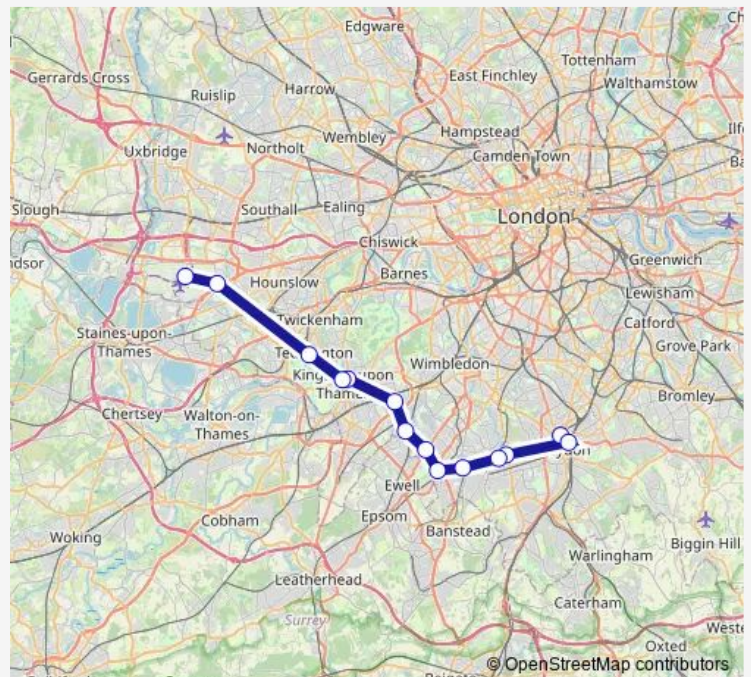

Tuesday 00:10-23:55

Wednesday 00:10-23:55

Thursday 00:10-23:55

Friday 00:10-23:55

Saturday 00:10-23:55

Sunday 00:10-23:55

Route info

Direction: Heathrow Central Bus Station

Stops: 14

Trip Duration: 2 hour 4 min

Direction

West Croydon Bus Station — Heathrow Central Bus Station

14 stops

[Open route schedule](#)

West Croydon Bus Station

Dingwall Road / East Croydon Station