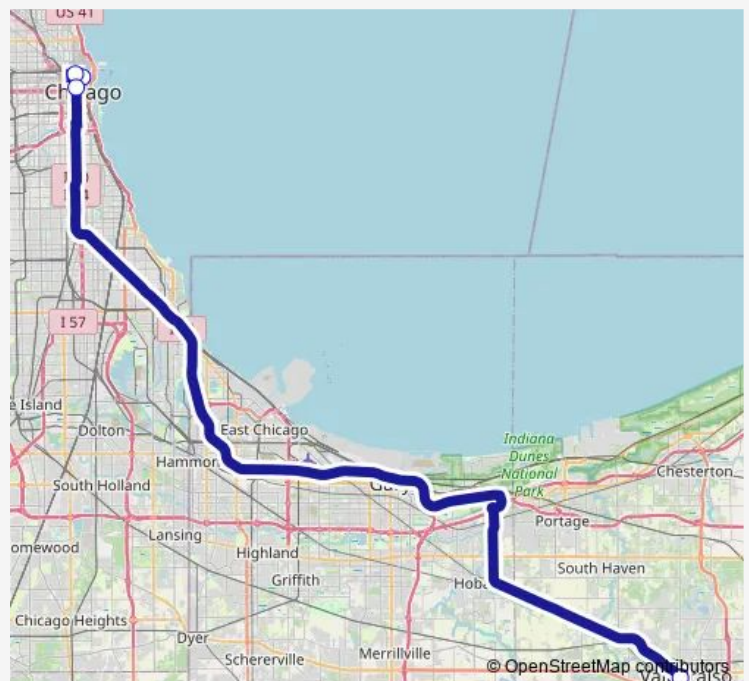

Direction

Michigan & Randolph at Chase Bank (Chicago) — 260 Brown (Valparaiso Bus Station)

4 stops

[Open route schedule](#)

Michigan & Randolph at Chase Bank (Chicago)

Lasalle & Wacker (Chicago) Drop Off

350 S. Clark Street (Chicago)

260 Brown (Valparaiso Bus Station)

Route schedule

Michigan & Randolph at Chase Bank (Chicago) — 260 Brown (Valparaiso Bus Station)

Monday	15:45-17:30
Tuesday	15:45-17:30
Wednesday	15:45-17:30
Thursday	15:45-17:30
Friday	15:45-17:30
Saturday	—
Sunday	—

Route info

Direction: Michigan & Randolph at Chase Bank (Chicago)

Stops: 4

Trip Duration: 1 hour 40 min

Direction

260 Brown (Valparaiso Bus Station) — AM Michigan & Randolph (Chicago)

4 stops

[Open route schedule](#)

260 Brown (Valparaiso Bus Station)

333 S Franklin Street (Chicago)

Lasalle & Wacker (Chicago) Drop Off

AM Michigan & Randolph (Chicago)

Route schedule

260 Brown (Valparaiso Bus Station) — AM Michigan & Randolph (Chicago)