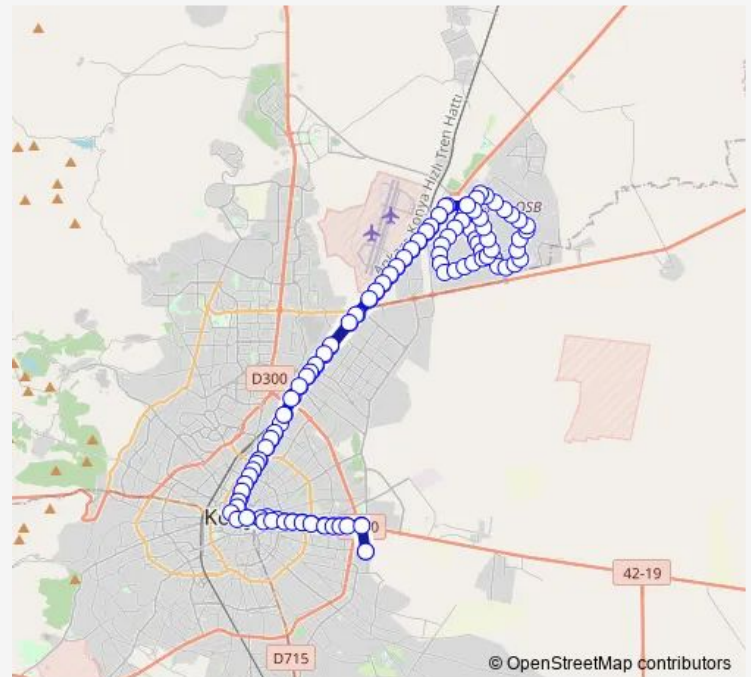

### Route schedule

Şifa — Şifa

Monday 07:10-19:45

Tuesday 07:10-19:45

Wednesday 07:10-19:45

Thursday 07:10-19:45

Friday 07:10-19:45

Saturday 07:35-19:45

### Route info

Direction: Şifa

Stops: 141

Trip Duration: 1 hour 57 min

■ 54-A — 3. 4. Organize - 3. 4. Organize

BusMaps

Kocaense

Hava Lojmanlari