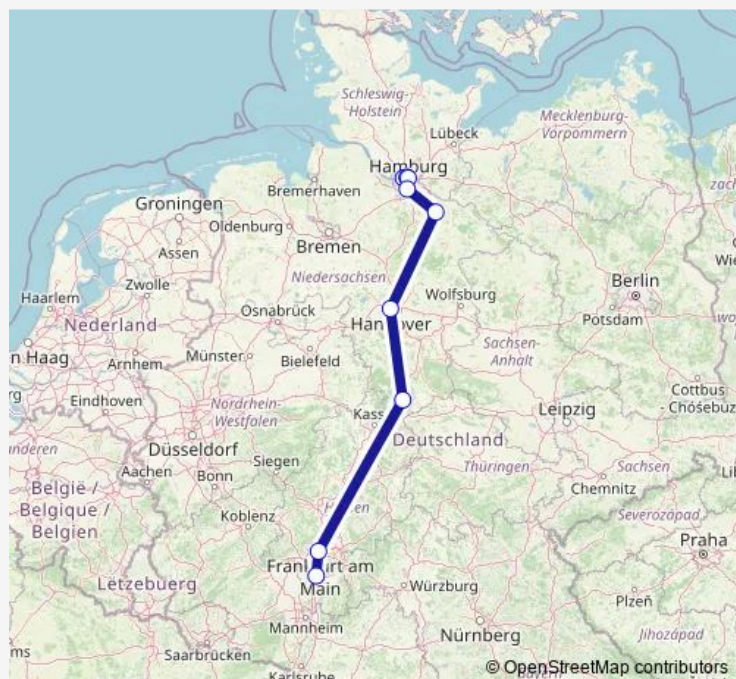

Rail ICE 1097

[Go to website](#)

Direction

Hamburg-Altona — Darmstadt Hbf

9 stops

[Open route schedule](#)

Hamburg-Altona

Hamburg Dammtor

Hamburg Hbf

Hamburg-Harburg

Lüneburg

Hannover Hbf

Göttingen

Frankfurt(Main)Hbf

Darmstadt Hbf

Route schedule

Hamburg-Altona — Darmstadt Hbf

Monday 05:00-05:52

Tuesday 05:00-05:52

Wednesday 05:00-05:52

Thursday 05:00-06:07

Friday 05:00-06:07

Saturday —

Sunday —

Route info

Direction: Hamburg-Altona

Stops: 9

Trip Duration: 4 hour 52 min

ICE 1097

ICE 1097 Rail time schedules and route maps are available in an offline PDF at busmaps.com. Use the busmaps.com website to see live bus times, train schedule or subway schedule, and step-by-step directions for all public transit in Hamburg