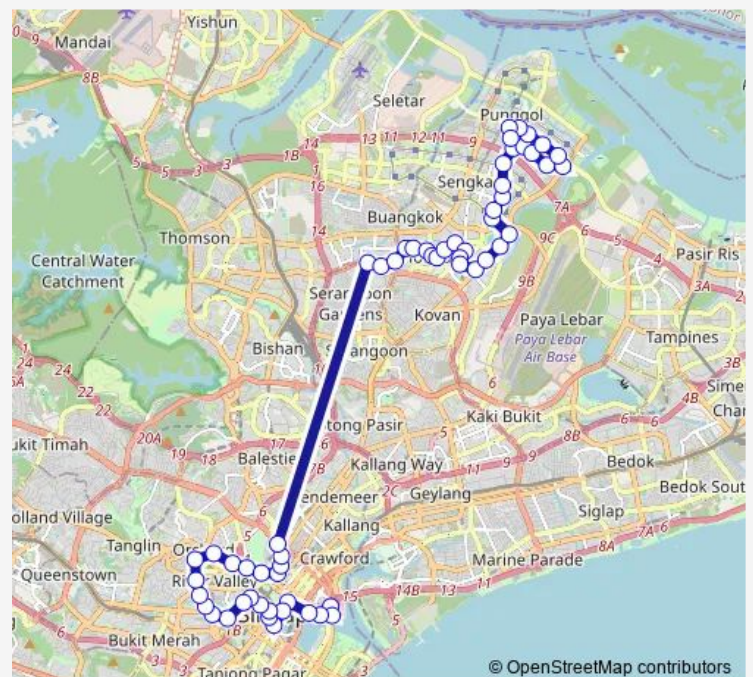

Hotel Miramar

Holiday Inn Atrium

The Boys' Brigade Hq

Opp Great World City

Aft Zion Full Gospel Ch

Bef Orchard Blvd

Orchard Stn/Lucky Plaza

Opp Somerset Stn

### Route schedule

Marina Ctr Ter — Opp Blk 201a

Monday —

Tuesday —

Wednesday —

Thursday —

Friday —

Saturday 24:00

### Route info

Direction: Marina Ctr Ter

Stops: 59

Trip Duration: 2 hour 16 min

6n

BusMaps

Dhoby Ghaut Stn

Sch of the Arts