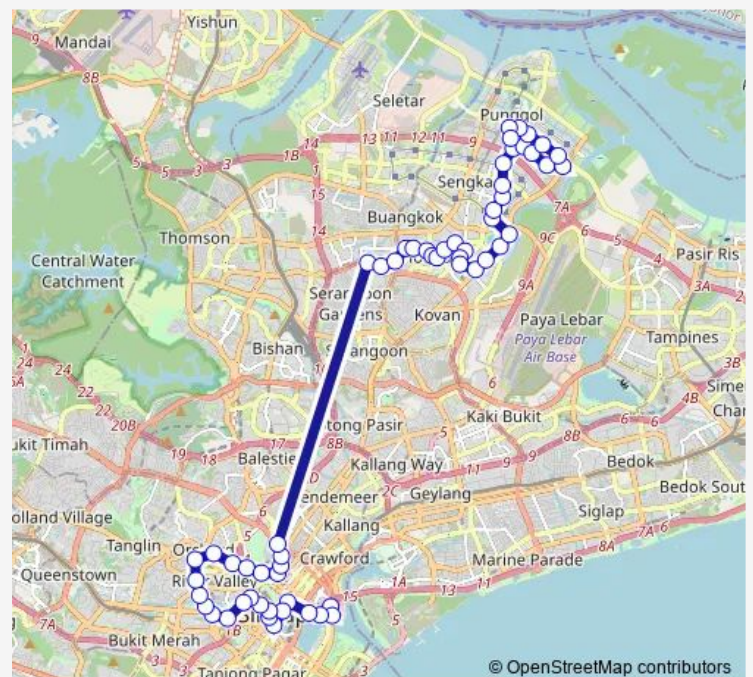

Hotel Miramar

Holiday Inn Atrium

The Boys' Brigade Hq

Opp Great World City

Aft Zion Full Gospel Ch

Bef Orchard Blvd

Orchard Stn/Lucky Plaza

Opp Somerset Stn

### Route schedule

Marina Ctr Ter — Opp Blk 201a

Monday —

Tuesday —

Wednesday —

Thursday —

Friday —

Saturday 24:00

### Route info

Direction: Marina Ctr Ter

Stops: 59

Trip Duration: 2 hour 16 min

■ 6N

BusMaps

Dhoby Ghaut Stn

Sch of the Arts