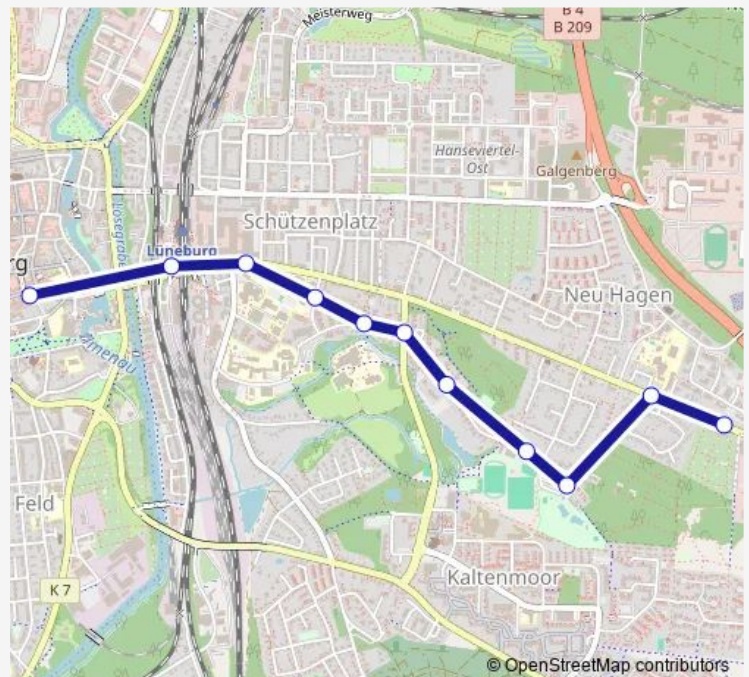

### Route schedule

Lüneburg, Am Sande — Lüneburg, Hagen (Wendeplatz)

Monday 21:45-01:45<sup>+1</sup>

Tuesday 21:45-01:45<sup>+1</sup>

Wednesday 21:45-01:45<sup>+1</sup>

Thursday 21:45-01:45<sup>+1</sup>

Friday 21:45-01:45<sup>+1</sup>

### Route info

Direction: Lüneburg, Am Sande

Stops: 11

Trip Duration: 0 hour 10 min

5803-Asm

BusMaps

## Direction

Lüneburg, Otto-Brenner-Straße (Kehre) — Lüneburg, Am Sande

9 stops

[Open route schedule](#)

Lüneburg, Otto-Brenner-Straße (Kehre)

Lüneburg, Kurt-Höbold-Straße

Lüneburg, Elso-Klöver-Straße

Lüneburg, Gebrüder-Heyn-Straße

## Route info

Direction: Lüneburg, Auf den Blöcken

Stops: 13

Trip Duration: 0 hour 10 min

**Direction**

Lüneburg, Hagen (Wendeplatz) — Lüneburg, Am Sande

11 stops

[Open route schedule](#)