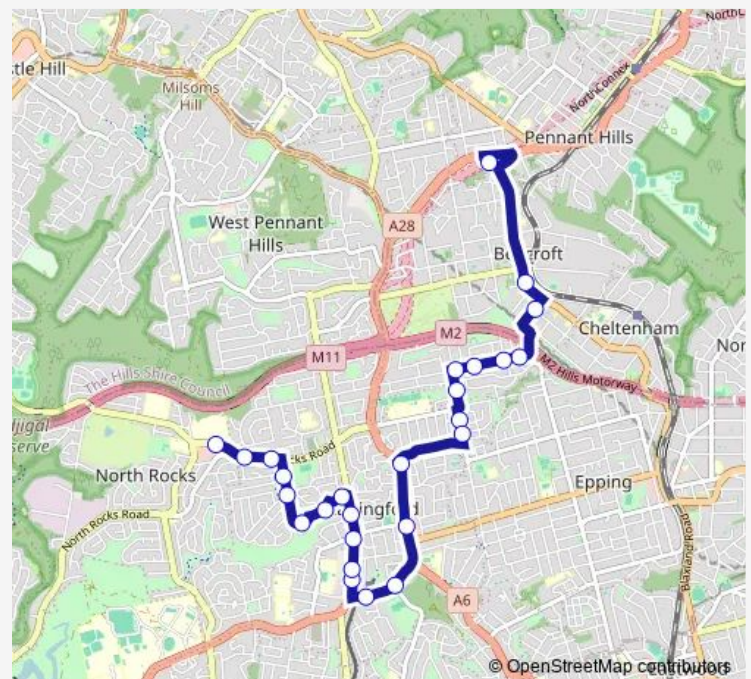

Beecroft Rd Before Pennant Hills Rd

Beecroft Rd Opp Beecroft Public School

Kirkham St At Boronia Av

Murray Farm Rd Opp Saracen Rd

Murray Farm Rd Opp Allerton Rd

Murray Farm Rd Opp Marwood Dr

Murray Farm Rd Before Orchard Rd

Orchard Rd Opp Norwood Av

Pennant Pde After Lees Lane

Pennant Pde At Avonlea Dr

Carlingford Baptist Church, Pennant Hills Rd

Carlingford Court, Pennant Hills Rd

Pennant Hills Rd Before Evans Rd

Pennant Hills Rd Opp Lloyds Av

Jenkins Rd Opp James St

Jenkins Rd Opp Post Office St

Jenkins Rd Before Moseley St

Jenkins Rd After Baker St

Parkland Rd Opp Wyburn Av

Lindisfarne Cres Opp Lemongrove Av

Route schedule

Beecroft Rd Before Pennant Hills Rd — North Rocks Shopping Centre, North Rocks Rd

Monday	15:35
Tuesday	15:35
Wednesday	15:35
Thursday	15:35
Friday	15:35
Saturday	—
Sunday	—

Route info

Direction: Beecroft Rd Before Pennant Hills Rd

Stops: 26

Trip Duration: 0 hour 32 min

727w — Mount Saint Benedict High to Westfield , North Rocks