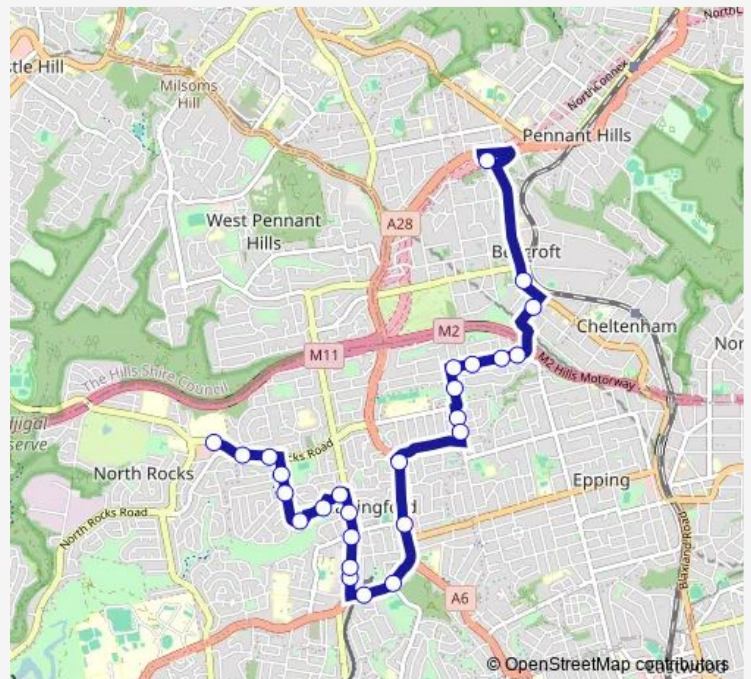

Beecroft Rd Before Pennant Hills Rd

Beecroft Rd Opp Beecroft Public School

Kirkham St At Boronia Av

Murray Farm Rd Opp Saracen Rd

Murray Farm Rd Opp Allerton Rd

Murray Farm Rd Opp Marwood Dr

Murray Farm Rd Before Orchard Rd

Orchard Rd Opp Norwood Av

Pennant Pde After Lees Lane

Pennant Pde At Avonlea Dr

Carlingford Baptist Church, Pennant Hills Rd

Carlingford Court, Pennant Hills Rd

Pennant Hills Rd Before Evans Rd

Pennant Hills Rd Opp Lloyds Av

Jenkins Rd Opp James St

Jenkins Rd Opp Post Office St

Jenkins Rd Before Moseley St

Jenkins Rd After Baker St

Parkland Rd Opp Wyburn Av

Lindisfarne Cres Opp Lemongrove Av

Route schedule

Beecroft Rd Before Pennant Hills Rd — North Rocks Shopping Centre, North Rocks Rd

Monday	15:35
Tuesday	15:35
Wednesday	15:35
Thursday	15:35
Friday	15:35
Saturday	—
Sunday	—

Route info

Direction: Beecroft Rd Before Pennant Hills Rd

Stops: 26

Trip Duration: 0 hour 32 min

Farnell Av Opp Lime Grove