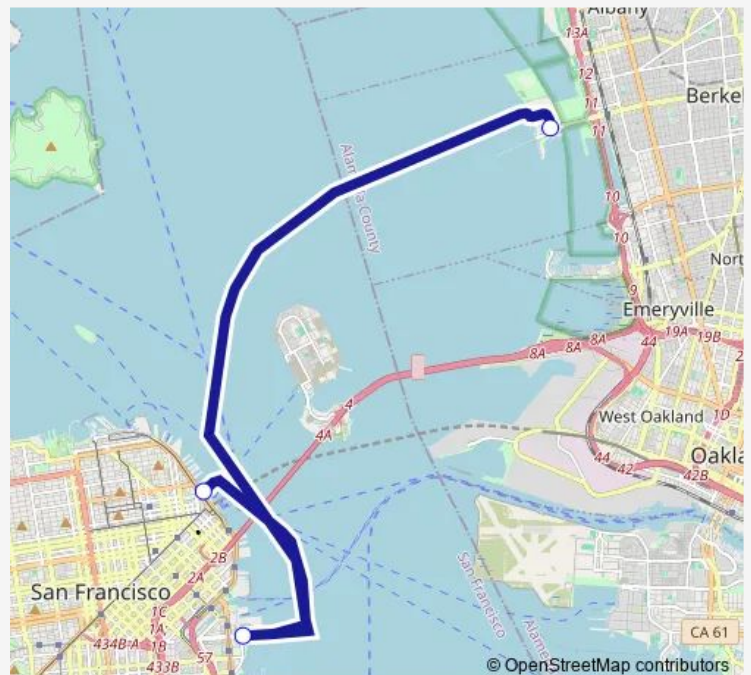

Ferry Berk - P52 - P1.5 Berkeley - Pier 52 - Pier 1.5

[Go to website](#)

Direction

Berkeley Marina, Berkeley Ca — San Francisco Pier 1.5

3 stops

[Open route schedule](#)

Berkeley Marina, Berkeley Ca

Pier 52 San Francisco, Ca

San Francisco Pier 1.5

Route schedule

Berkeley Marina, Berkeley Ca — San Francisco Pier 1.5

Monday	—
Tuesday	—
Wednesday	—
Thursday	15:30-16:45
Friday	—
Saturday	—
Sunday	—

Route info

Direction: Berkeley Marina, Berkeley Ca

Stops: 3

Trip Duration: 0 hour 50 min

■ Berk - P52 - P1.5 — Berkeley - Pier 52 - Pier 1.5

Berk - P52 - P1.5 Ferry time schedules and route maps are available in an offline PDF at busmaps.com. Use the busmaps.com website to see live bus times, train schedule or subway schedule, and step-by-step directions for all public transit in San Francisco