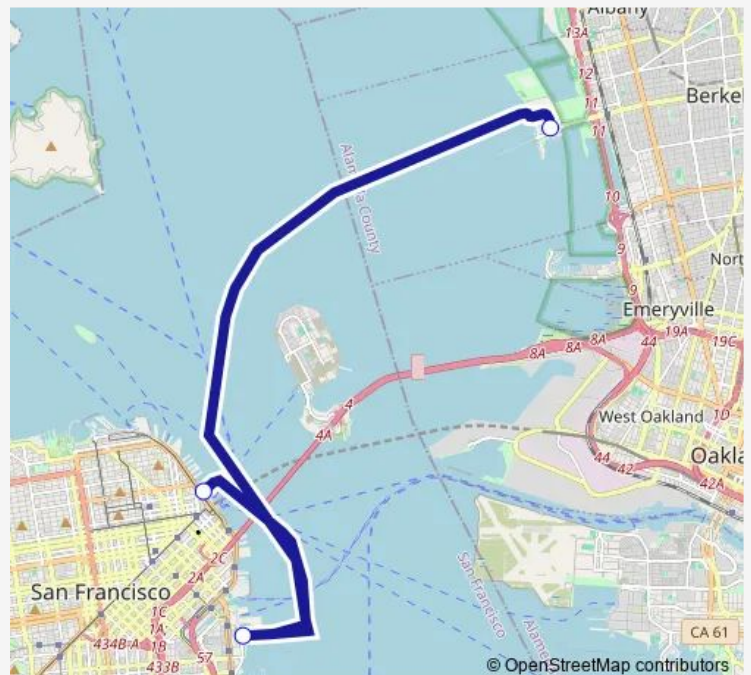

Ferry Berk - P52 - P1.5 Berkeley - Pier 52 - Pier 1.5

[Go to website](#)

Direction

Berkeley Marina, Berkeley Ca — San Francisco Pier 1.5

3 stops

[Open route schedule](#)

Berkeley Marina, Berkeley Ca

Pier 52 San Francisco, Ca

San Francisco Pier 1.5

Route schedule

Berkeley Marina, Berkeley Ca — San Francisco Pier 1.5

Monday —

Tuesday —

Wednesday —

Thursday 15:30-16:45

Friday —

Saturday —

Sunday —

Route info

Direction: Berkeley Marina, Berkeley Ca

Stops: 3

Trip Duration: 0 hour 50 min

■ Berk - P52 - P1.5 — Berkeley - Pier 52 - Pier 1.5

Berk - P52 - P1.5 Ferry time schedules and route maps are available in an offline PDF at busmaps.com. Use the busmaps.com website to see live bus times, train schedule or subway schedule, and step-by-step directions for all public transit in San Francisco