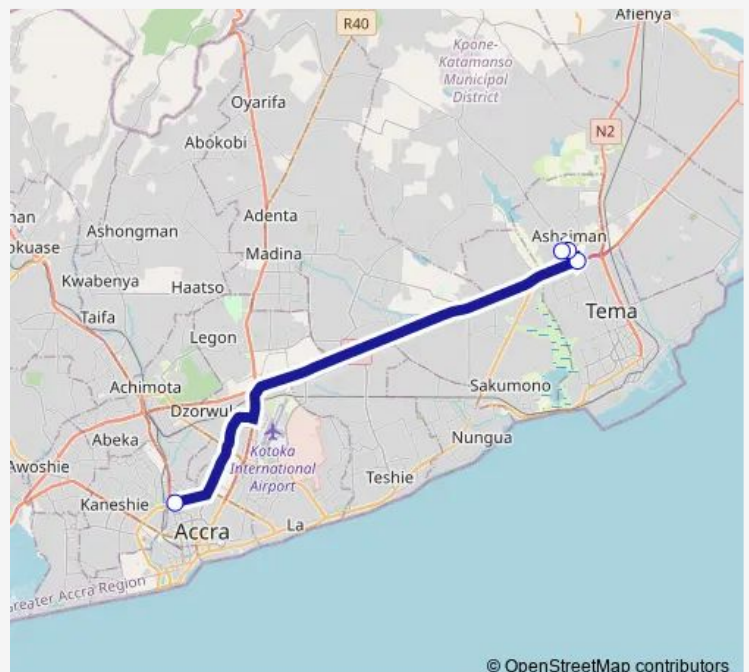

## Bus 998A Circle Overhead (Maame Dokono) to Ashaiman Station

[Go to website](#)

### Direction

Terminal Circle Overhead (Maame Dokono) — Terminal Ashaiman Station

4 stops

[Open route schedule](#)

Terminal Circle Overhead (Maame Dokono)

Ashiaman Overhead

Traffic 112

Terminal Ashaiman Station

### Route schedule

Terminal Circle Overhead (Maame Dokono) — Terminal Ashaiman Station

Monday	10:25
Tuesday	10:25
Wednesday	10:25
Thursday	10:25
Friday	10:25
Saturday	10:25
Sunday	10:25

### Route info

Direction: Terminal Circle Overhead (Maame Dokono)

Stops: 4

Trip Duration: 1 hour 16 min

© OpenStreetMap contributors

998A Bus time schedules and route maps are available in an offline PDF at [busmaps.com](https://busmaps.com). Use the [busmaps.com](https://busmaps.com) website to see live bus times, train schedule or subway schedule, and step-by-step directions for all public transit in Accra