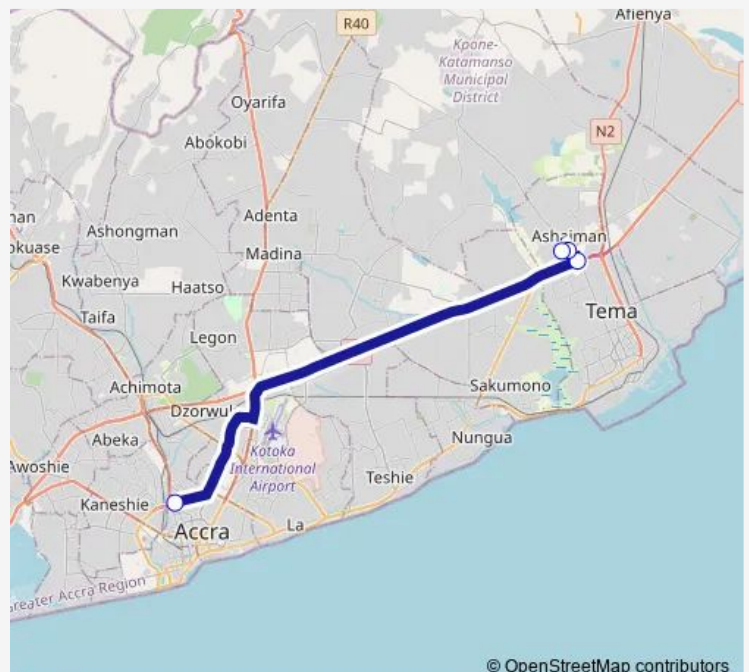

Bus 998a Circle Overhead (Maame Dokono) to Ashaiman Station

[Go to website](#)

Direction

Terminal Circle Overhead (Maame Dokono) — Terminal Ashaiman Station

4 stops

[Open route schedule](#)

Terminal Circle Overhead (Maame Dokono)

Ashiaman Overhead

Traffic 112

Terminal Ashaiman Station

Route schedule

Terminal Circle Overhead (Maame Dokono) — Terminal Ashaiman Station

Monday	10:25
Tuesday	10:25
Wednesday	10:25
Thursday	10:25
Friday	10:25
Saturday	10:25
Sunday	10:25

Route info

Direction: Terminal Circle Overhead (Maame Dokono)

Stops: 4

Trip Duration: 1 hour 16 min

© OpenStreetMap contributors

998a Bus time schedules and route maps are available in an offline PDF at busmaps.com. Use the busmaps.com website to see live bus times, train schedule or subway schedule, and step-by-step directions for all public transit in Accra