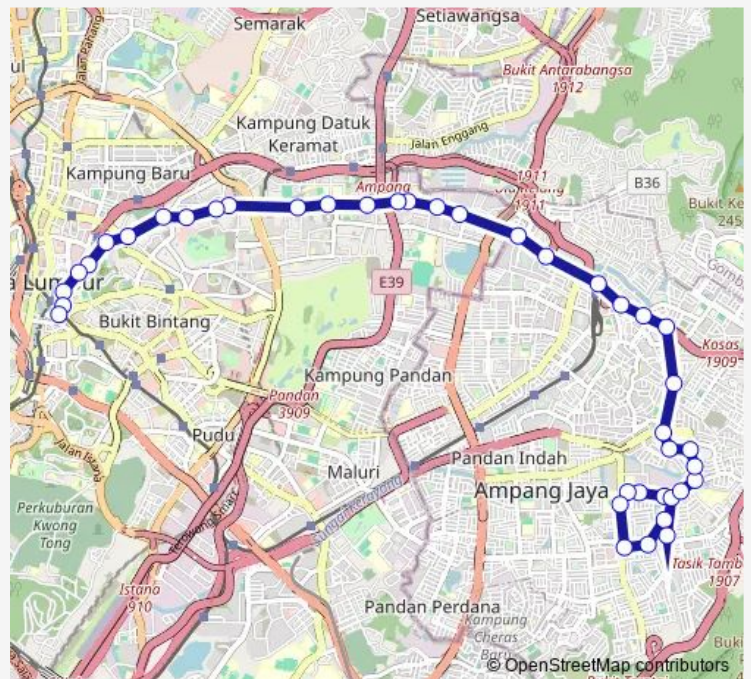

Monday 06:00

Tuesday 06:00

Wednesday 06:00

Thursday 06:00

Friday 06:00

Saturday 06:00

Sunday 06:00

Route info

Direction:

Stops: 0

Trip Duration: – min

■ U30 — Pandan Mewah

Direction

Bangunan Lin Ho (opp.), Jalan Hang Lekiu — Hab Bas Pandan Mewah, Jalan Pandan Mewah

42 stops

[Open route schedule](#)

Thursday 06:00

Friday 06:00

Saturday 06:00

Sunday 06:00

Route info

Direction: Bangunan Lin Ho (opp.), Jalan Hang Lekiu

Stops: 42

Trip Duration: 17 hour 0 min