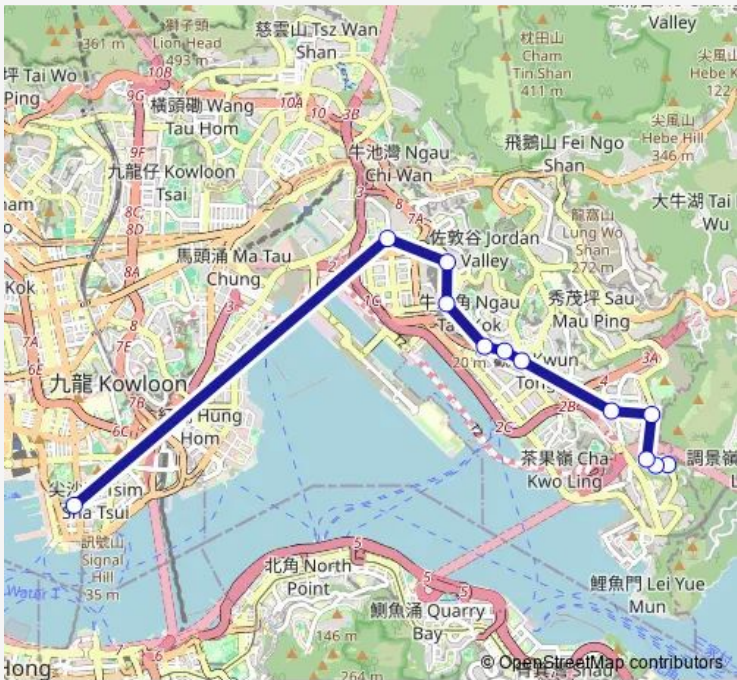

Bus 62S LAM TIN (Kwong TIN Estate) - Tsim SHA Tsui

[Go to website](#)

Direction
 KWONG TIN ESTATE BUS TERMINUS — HAIPHONG ROAD, OPPOSITE HOIPHONG MANSION
 12 stops
[Open route schedule](#)

- KWONG TIN ESTATE BUS TERMINUS
- PIK WAN ROAD, OPPOSITE KWONG TIN COMMERCIAL CENTRE
- PIK WAN ROAD, OUTSIDE LUNG PAK HOUSE, HONG PAK COURT
- PIK WAN ROAD, OUTSIDE TAK HONG HOUSE, TAK TIN ESTATE
- KAI TIN ROAD, OUTSIDE KAI TIN SHOPPING CENTRE
- YUE MAN SQUARE|YUE MAN SQUARE, NEAR YUE MAN BUILDING
- NGAU TAU KOK ROAD, OUTSIDE BO YAN BUILDING
- Ngau TAU KOK Road, Opposite Block 2, Lotus Tower|Ngau TAU KOK Road, Outside Ngau TAU KOK Station
- NGAU TAU KOK ROAD, OUTSIDE LOWER NGAU TAU KOK ESTATE
- Ngau TAU KOK Road, Opposite Block A, Amoy Gardens
- WANG CHIU ROAD, OUTSIDE HONG KONG AUXILIARY POLICE HEADQUARTERS
- HAIPHONG ROAD, OPPOSITE HOIPHONG MANSION

Route schedule
 KWONG TIN ESTATE BUS TERMINUS — HAIPHONG ROAD, OPPOSITE HOIPHONG MANSION

Monday	00:01-02:00
Tuesday	00:01-02:00
Wednesday	00:01-02:00
Thursday	00:01-02:00
Friday	00:01-02:00
Saturday	00:01-02:00
Sunday	00:01-02:00

Route info
 Direction: KWONG TIN ESTATE BUS TERMINUS
 Stops: 12
 Trip Duration: 0 hour 35 min

Direction

HAIPHONG ROAD, OPPOSITE HOIPHONG MANSION
— KWONG TIN ESTATE BUS TERMINUS

12 stops

[Open route schedule](#)

Route info

Direction: HAIPHONG ROAD, OPPOSITE HOIPHONG MANSION

Stops: 12

Trip Duration: 0 hour 35 min

62S Bus time schedules and route maps are available in an offline PDF at busmaps.com. Use the busmaps.com website to see live bus times, train schedule or subway schedule, and step-by-step directions for all public transit in Kwun Tong