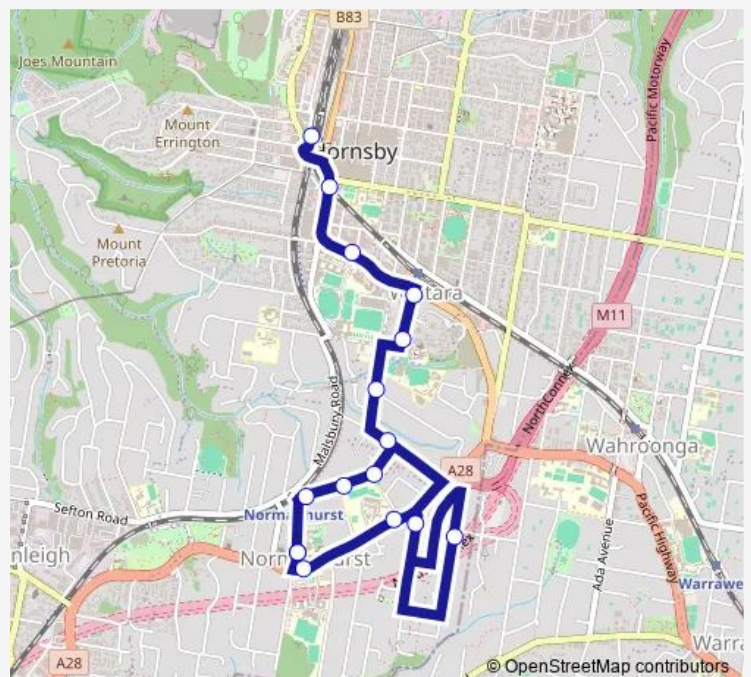

Pacific Hwy At Edgeworth David Av

Pacific Hwy At James St

Yardley Av At Pacific Hwy

Our Lady Of The Rosary Catholic School, Yardley Av

Unwin Rd At Russell Av

Edwards Rd Opp Denman Pde

Denman Pde Opp Kooranga Pl

Denman Pde Opp Normanhurst Station

Normanhurst Public School, Normanhurst Rd

Normanhurst Public School, Pennant Hills Rd

Normanhurst Boys High School, Pennant Hills Rd

Hewitt Av After Eastbourne Av

Hinemoa Av Before Pennant Hills Rd

Normanhurst Boys High School, Denman Pde

Normanhurst Public School, Normanhurst Rd

Route schedule

Hornsby Station, Stand D — Normanhurst Public School, Normanhurst Rd

Monday	08:20
Tuesday	08:20
Wednesday	08:20
Thursday	08:20
Friday	—
Saturday	—
Sunday	—

Route info

Direction: Hornsby Station, Stand D

Stops: 16

Trip Duration: 0 hour 25 min

8067 — Hornsby Station to Normanhurst Ps

8067 School Bus time schedules and route maps are available in an offline PDF at [busmaps.com](https://busmaps.com). Use the [busmaps.com](https://busmaps.com) website to see live bus times, train schedule or subway schedule, and step-by-step directions for all public transit in Sydney