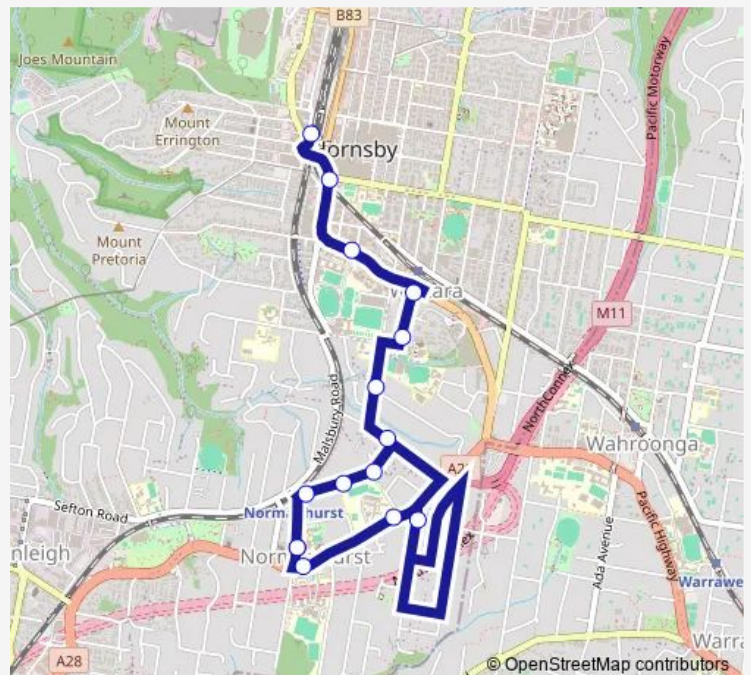

School Bus 8067 Hornsby Station to Normanhurst Ps

[Go to website](#)

Direction

Hornsby Station, Stand D — Normanhurst Public School, Normanhurst Rd

15 stops

[Open route schedule](#)

- Hornsby Station, Stand D
- Pacific Hwy At Edgeworth David Av
- Pacific Hwy At James St
- Yardley Av At Pacific Hwy
- Our Lady Of The Rosary Catholic School, Yardley Av
- Unwin Rd At Russell Av
- Edwards Rd Opp Denman Pde
- Denman Pde Opp Kooranga Pl
- Denman Pde Opp Normanhurst Station
- Normanhurst Public School, Normanhurst Rd
- Normanhurst Public School, Pennant Hills Rd
- Normanhurst Boys High School, Pennant Hills Rd
- Hinemoa Av After Pennant Hills Rd
- Normanhurst Boys High School, Denman Pde
- Normanhurst Public School, Normanhurst Rd

Route schedule

Hornsby Station, Stand D — Normanhurst Public School, Normanhurst Rd

Monday	08:24
Tuesday	08:24
Wednesday	08:24
Thursday	08:24
Friday	08:24
Saturday	—
Sunday	—

Route info

Direction: Hornsby Station, Stand D

Stops: 15

Trip Duration: 0 hour 21 min

8067 — Hornsby Station to Normanhurst Ps

8067 School Bus time schedules and route maps are available in an offline PDF at busmaps.com. Use the busmaps.com website to see live bus times, train schedule or subway schedule, and step-by-step directions for all public transit in Sydney

The schedule is provided in the local timezone. Times with "(+1)" indicate departures on the next day.

PDF file created on 2025-01-31

2024 BusMaps.com - All Rights Reserved