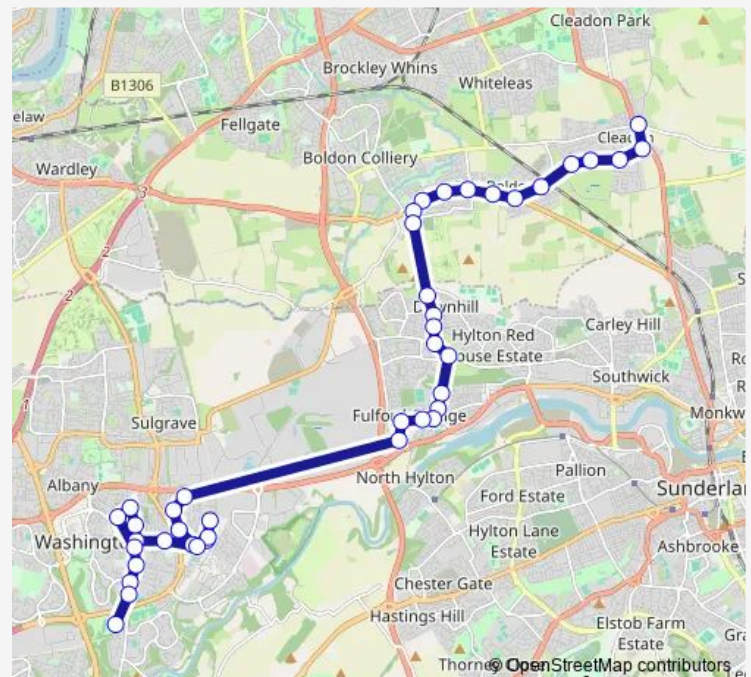

### Route schedule

Shields Road — St Robert Of Newminster Catholic School

Monday 07:45

Tuesday 07:45

Wednesday 07:45

Thursday 07:45

Friday 07:45

Saturday —

### Route info

Direction: Shields Road

Stops: 42

Trip Duration: 0 hour 45 min

457N

Ringway-Tollerton Drive

Ringway-Welwyn Close

Ferryboat Lane-Business Park

Barmston Way-Burnhope Road

Barmston Village Centre

Westerhope Road

Horsley Road - The Willows

Horsley Road - South End

Waskerley Road

Horsley Road - South End

Horsley Road - The Willows