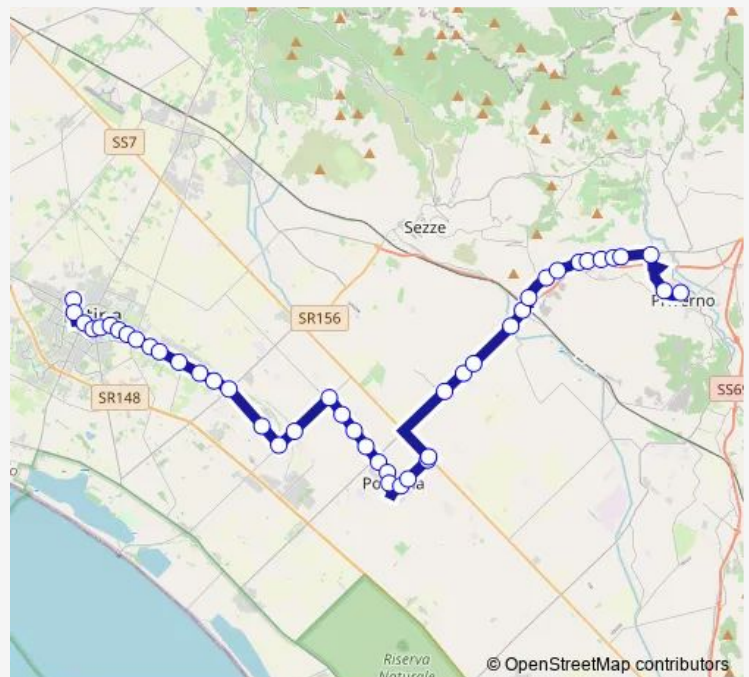

Saturday 06:15-19:40

Sunday —

### Route info

Direction: Latina | Terminal Bus # f3092

Stops: 45

Trip Duration: 1 hour 0 min

Latina - Priverno # Lt611a

Pontinia | Str. Tavolato Via Migliara 47 # f3316

Pontinia | Borgo Pasubio # f3317

Pontinia | Via Napoli Corso Europa # f3318