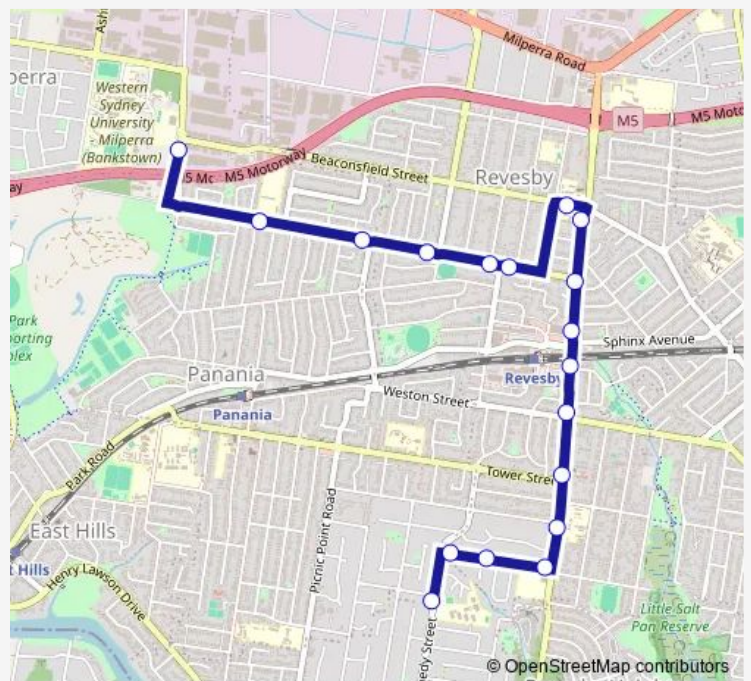

School Bus S727 Picnic Point High School to Milperra via Revesby

[Go to website](#)

Direction

Kennedy St Opp Picnic Point High School — Horsley Rd Opp Beaconsfield St

18 stops

[Open route schedule](#)

- Kennedy St Opp Picnic Point High School
- Ferndale Rd After Kennedy St
- Ferndale Rd Opp Kinross Pl
- Ferndale Rd Opp De La Salle College
- The River Rd Opp Revesby South Public School
- The River Rd At Tower St
- The River Rd At Weston St
- The River Rd Opp Montgomery Av
- The River Rd At Haydock Lane
- The River Rd At Bransgrove Rd
- St Lukes Primary School, The River Rd
- St Lukes Primary School, Beaconsfield St
- Bransgrove Rd Opp Albert St
- Bransgrove Rd Opp Sherwood St
- Bransgrove Rd After Queen St
- Bransgrove Rd At Carson St
- Bransgrove Rd Opp Panania North Public School
- Horsley Rd Opp Beaconsfield St

Route schedule

Kennedy St Opp Picnic Point High School — Horsley Rd Opp Beaconsfield St

Monday	15:15
Tuesday	—
Wednesday	15:15
Thursday	15:15
Friday	15:15
Saturday	—
Sunday	—

Route info

Direction: Kennedy St Opp Picnic Point High School

Stops: 18

Trip Duration: 0 hour 16 min

S727 — Picnic Point High School to Milperra via Revesby

S727 School Bus time schedules and route maps are available in an offline PDF at busmaps.com. Use the busmaps.com website to see live bus times, train schedule or subway schedule, and step-by-step directions for all public transit in Liverpool