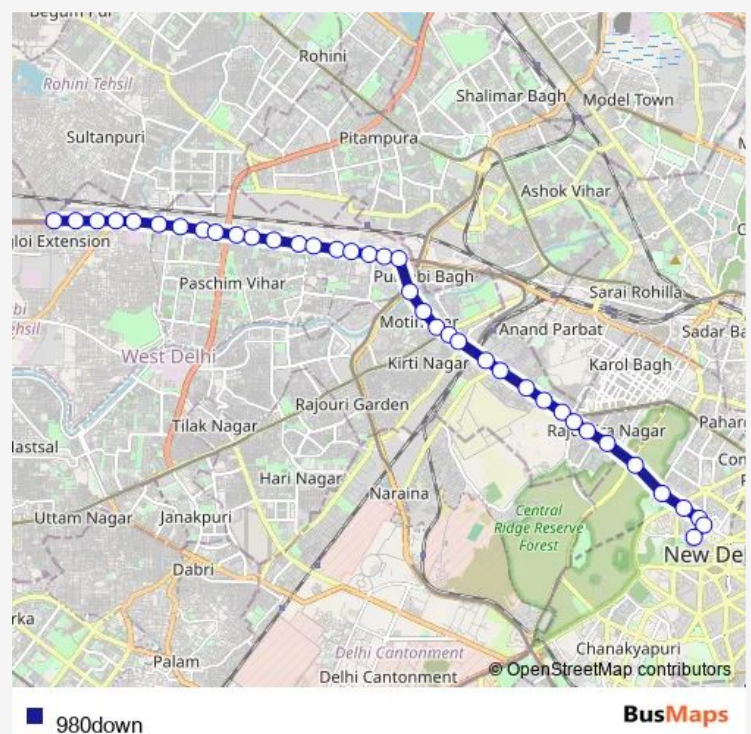

Thursday 06:20-19:46

Friday 06:20-19:46

Saturday 06:20-19:46

Sunday 06:20-19:46

Route info

Direction: Qamruddin Nagar Terminal

Stops: 38

Trip Duration: 1 hour 10 min