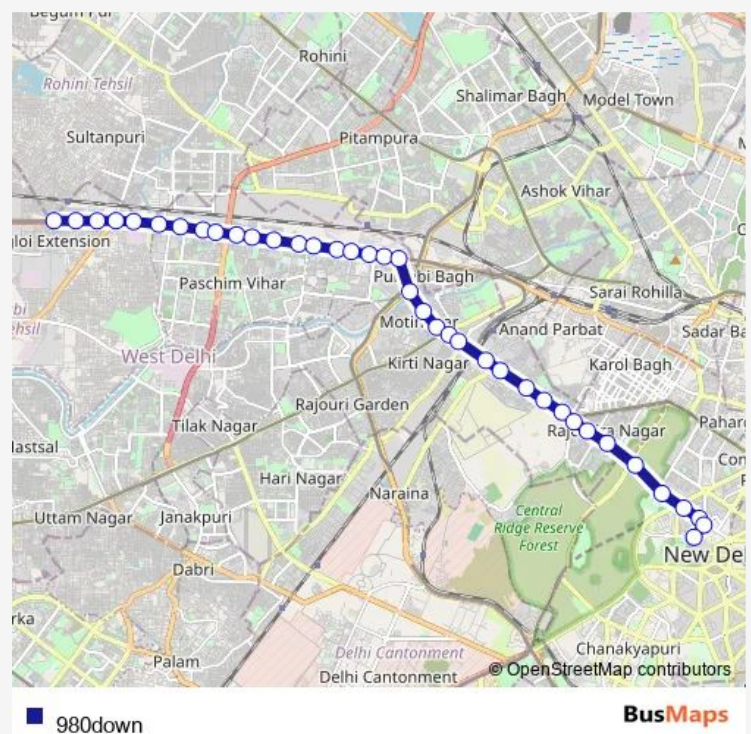

Thursday 06:20-19:46

Friday 06:20-19:46

Saturday 06:20-19:46

Sunday 06:20-19:46

Route info

Direction: Qamruddin Nagar Terminal

Stops: 38

Trip Duration: 1 hour 10 min