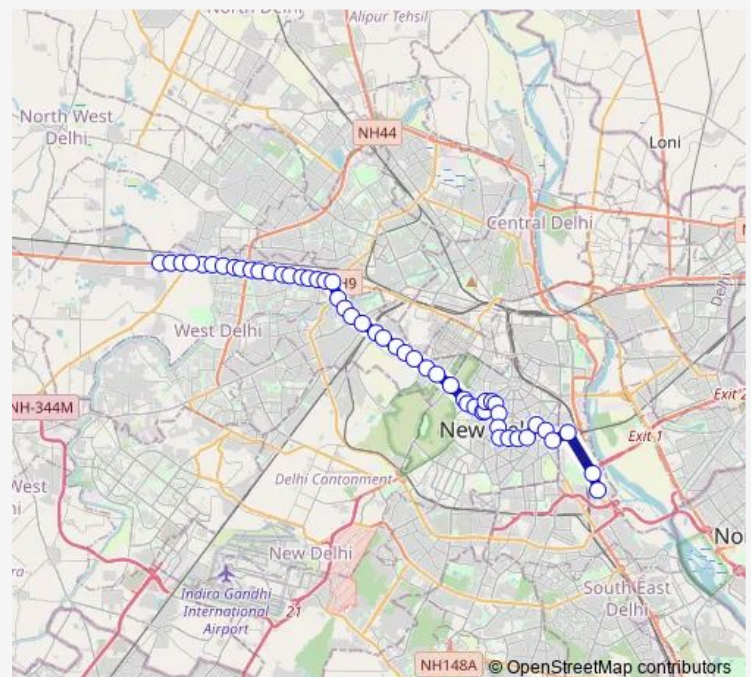

Thursday 09:35

Friday 09:35

Saturday 09:35

Sunday 09:35

Route info

Direction: Qamruddin Nagar Terminal

Stops: 51

Trip Duration: 1 hour 54 min

980down

BusMaps

Karampura Terminal

Moti Nagar Industrial Area

Shadipur Depot

Shadipur Metro Station

West Patel Nagar

South Patel Nagar (Metro Station)