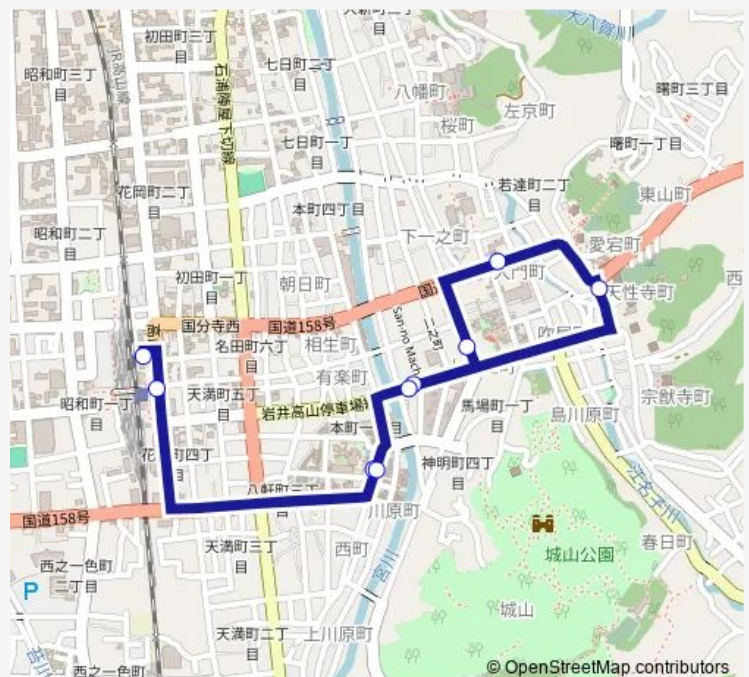

Tuesday 09:15-16:15

Wednesday 09:15-16:15

Thursday 09:15-16:15

Friday 09:15-16:15

Saturday 09:15-16:15

Sunday 09:15-16:15

Route info

Direction: 高山濃飛バスセンター

Stops: 9

Trip Duration: 0 hour 24 min

Ta 匠バス東西線 Bus time schedules and route maps are available in an offline PDF at busmaps.com. Use the busmaps.com website to see live bus times, train schedule or subway schedule, and step-by-step directions for all public transit in Takayama