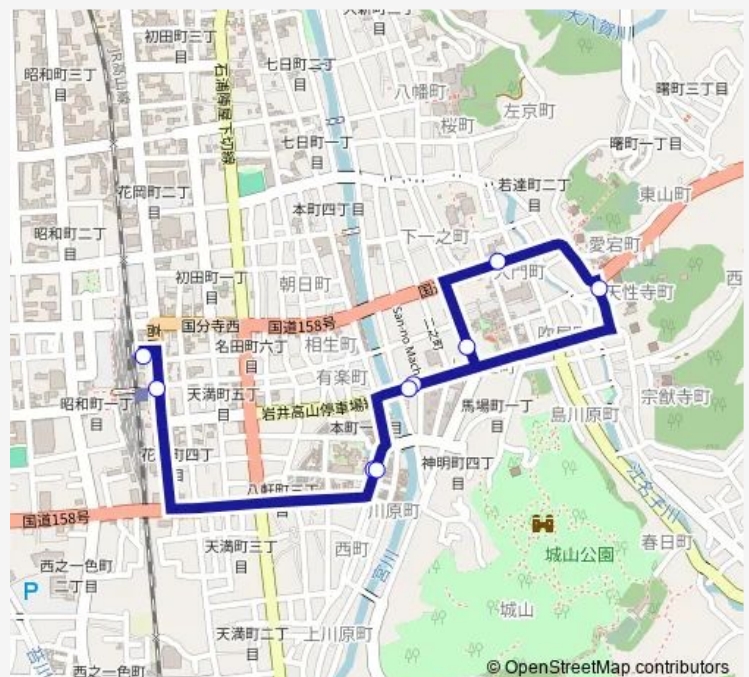

### Route schedule

高山濃飛バスセンター — 高山濃飛バスセンター

Monday 09:15-16:15

Tuesday 09:15-16:15

Wednesday 09:15-16:15

Thursday 09:15-16:15

Friday 09:15-16:15

Saturday 09:15-16:15

### Route info

Direction: 高山濃飛バスセンター

Stops: 9

Trip Duration: 0 hour 24 min

Ta 匠バス東西線 Bus time schedules and route maps are available in an offline PDF at [busmaps.com](https://busmaps.com). Use the [busmaps.com](https://busmaps.com) website to see live bus times, train schedule or subway schedule, and step-by-step directions for all public transit in Takayama