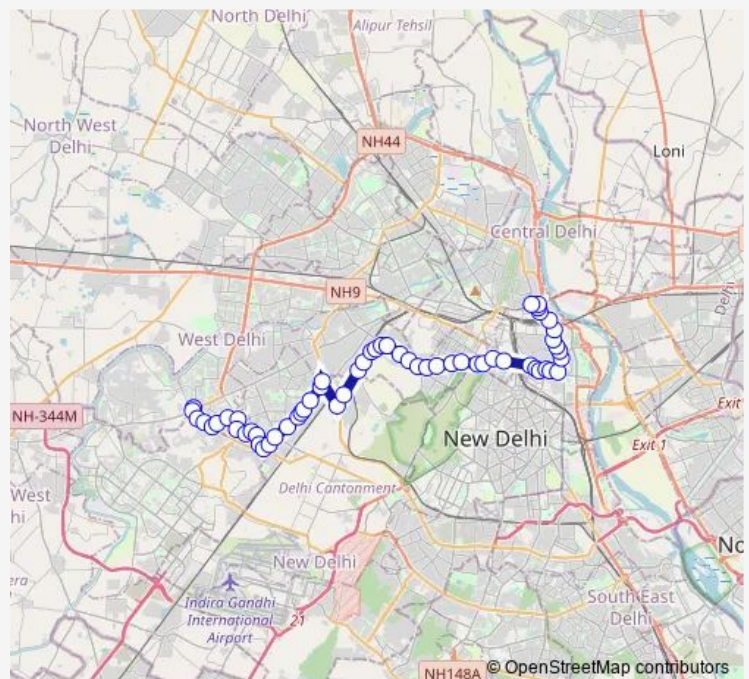

Thursday 06:14-18:58

Friday 06:14-18:58

Saturday 06:14-18:58

Sunday 06:14-18:58

Route info

Direction: Uttam Nagar

Stops: 58

Trip Duration: 1 hour 44 min

807adown

BusMaps

Government Press

Mayapuri Depot

Naraina Vihar / Indra Market

Payal Cinema

Loha Mandi

Bentax