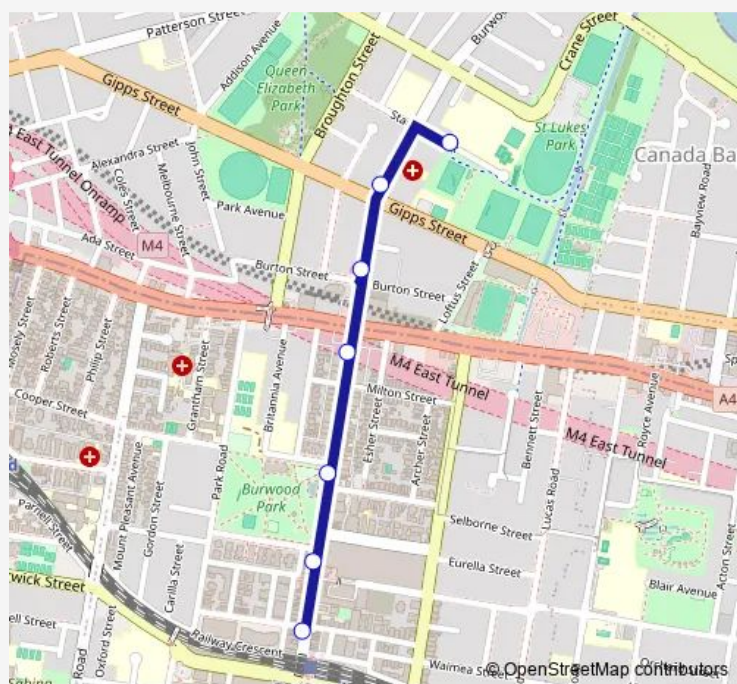

School Bus 661s Burwood Station to Concord High School

[Go to website](#)

Direction

Burwood Station, Burwood Rd, Stand G — Concord High School, Stanley St

7 stops

[Open route schedule](#)

Burwood Station, Burwood Rd, Stand G

Burwood Rd Opp Westfield Burwood

Burwood Rd At Comer St

Burwood Rd Before Parramatta Rd

Burwood Rd At Burton St

Burwood Rd At Gipps St

Concord High School, Stanley St

Route schedule

Burwood Station, Burwood Rd, Stand G — Concord High School, Stanley St

Monday	08:27
Tuesday	08:27
Wednesday	08:27
Thursday	08:27
Friday	08:27
Saturday	—
Sunday	—

Route info

Direction: Burwood Station, Burwood Rd, Stand G

Stops: 7

Trip Duration: 0 hour 4 min

661s School Bus time schedules and route maps are available in an offline PDF at busmaps.com. Use the busmaps.com website to see live bus times, train schedule or subway schedule, and step-by-step directions for all public transit in Sydney