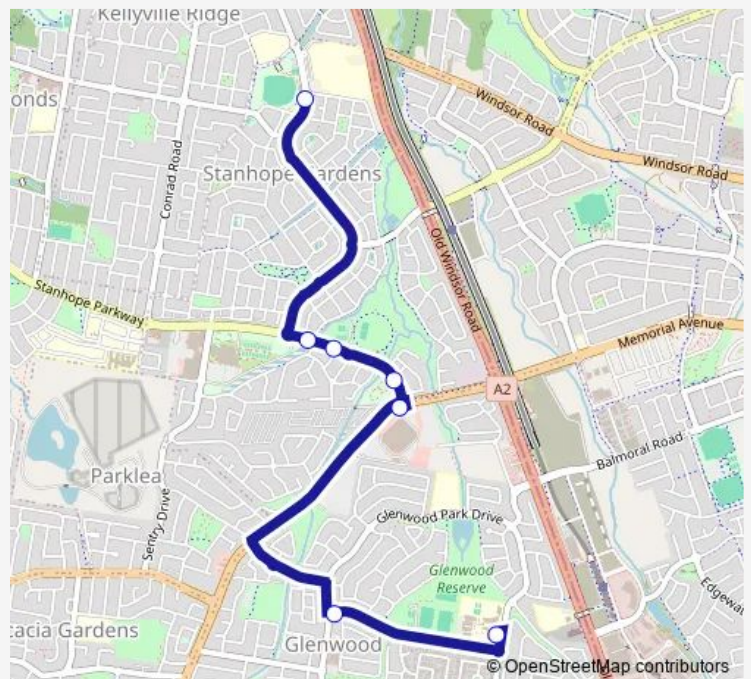

School Bus 6592 Glenwood HS to Perfection Av opp Bentwood Tce

[Go to website](#)

Direction

Glenwood High School, Bus Bay — Connor Greasby Park, Perfection Av

7 stops

[Open route schedule](#)

Glenwood High School, Bus Bay

Forman Av At Arrowsmith St

Stanhope T-Way

Stanhope Public Reserve, Stanhope Pkwy

Stanhope Pkwy Opp Stanhope Gardens Tennis Courts

Stanhope Pkwy Opp Perfection Av

Connor Greasby Park, Perfection Av

Route schedule

Glenwood High School, Bus Bay — Connor Greasby Park, Perfection Av

Monday 15:10

Tuesday 15:10

Wednesday 15:10

Thursday 15:10

Friday 15:10

Saturday —

Sunday —

Route info

Direction: Glenwood High School, Bus Bay

Stops: 7

Trip Duration: 0 hour 22 min

6592 School Bus time schedules and route maps are available in an offline PDF at busmaps.com. Use the busmaps.com website to see live bus times, train schedule or subway schedule, and step-by-step directions for all public transit in Parramatta