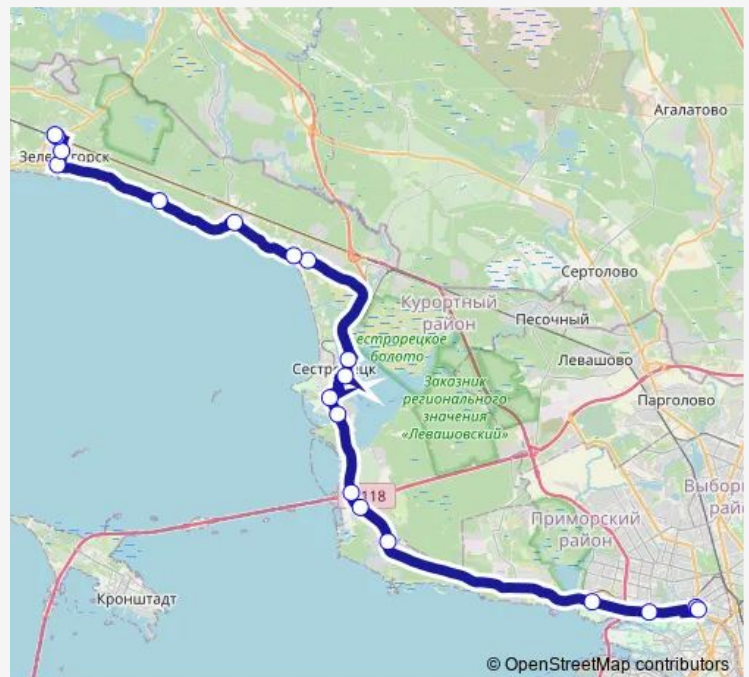

Thursday 05:55-23:35

Friday 05:55-23:35

Saturday 05:55-23:35

Sunday 05:55-23:35

Route info

Direction: ст. Метро Чёрная Речка

Stops: 19

Trip Duration: 1 hour 15 min