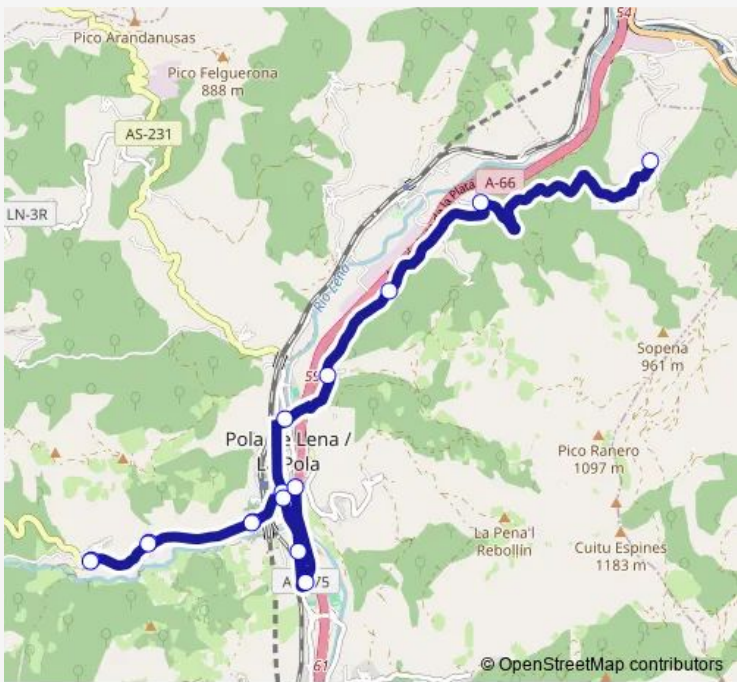

# Bus Car Carabanzo-Pola de Lena [Piedraceda]

[Go to website](#)

**Direction**  
 [Carabanzo] Carabanzo [Cta 03318] — [Pola, La|Pola de Lena] Estación Bus Pola de Lena [Cta 01659]  
 16 stops  
[Open route schedule](#)

Route schedule  
 [Carabanzo] Carabanzo [Cta 03318] — [Pola, La|Pola de Lena] Estación Bus Pola de Lena [Cta 01659]

Monday	07:45
Tuesday	07:45
Wednesday	07:45
Thursday	07:45
Friday	07:45
Saturday	—
Sunday	—

**Route info**  
 Direction: [Carabanzo] Carabanzo [Cta 03318]  
 Stops: 16  
 Trip Duration: 0 hour 30 min

■ Car — Carabanzo-Pola de Lena [Piedraceda]

## Route info

Direction: [Pola, La|Pola de Lena] Estación Bus Pola de Lena [Cta 01659]

Stops: 18

Trip Duration: 0 hour 30 min

Car Bus time schedules and route maps are available in an offline PDF at [busmaps.com](https://busmaps.com). Use the [busmaps.com](https://busmaps.com) website to see live bus times, train schedule or subway schedule, and step-by-step directions for all public transit in Pola de Lena