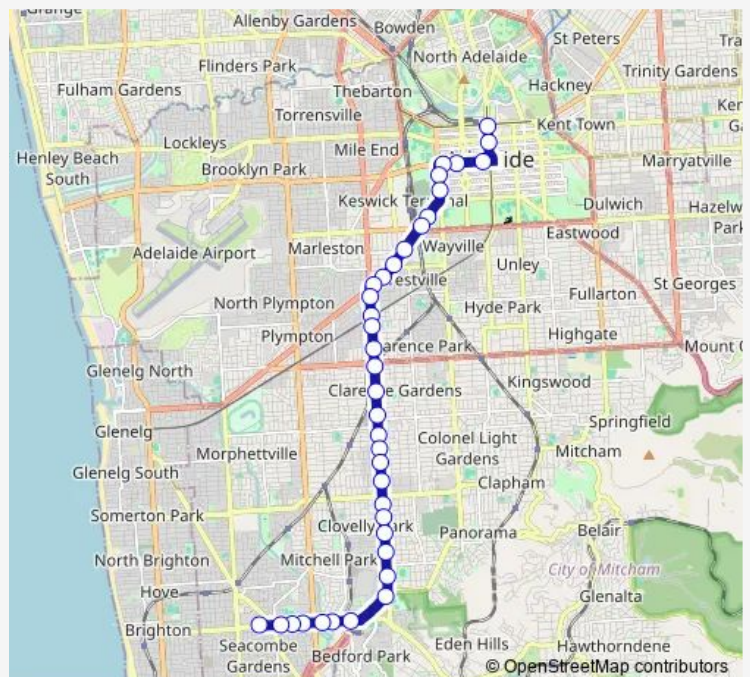

Stop D2 King William St - East side

Stop W Grote St - South side

Stop X1 Grote St - South side

Stop Y1 Grote St - South side

Stop H1 West Tce - East side

Stop J1 West Tce - East side

Stop Z1 Anzac Hwy - South East side

Stop 1 Anzac Hwy - South East side

Stop 2 Anzac Hwy - South East side

Stop 3 Anzac Hwy - South East side

Stop 4 Anzac Hwy - South East side

Stop 5 Anzac Hwy - South East side

Stop 6 South Rd - East side

Stop 7 South Rd - East side

Stop 8 South Rd - East side

Stop 9 South Rd - East side

Stop 10 South Rd - East side

Stop 11 South Rd - East side

Stop 12 South Rd - East side

Stop 13 South Rd - East side

Route schedule

Stop B1 King William St - East side — Zone F Marion Interchange - South side

Monday	—
Tuesday	—
Wednesday	—
Thursday	—
Friday	—
Saturday	11:45-17:45
Sunday	—

Route info

Direction: Stop B1 King William St - East side

Stops: 37

Trip Duration: 0 hour 38 min

720A — City to Marion Centre Interchange