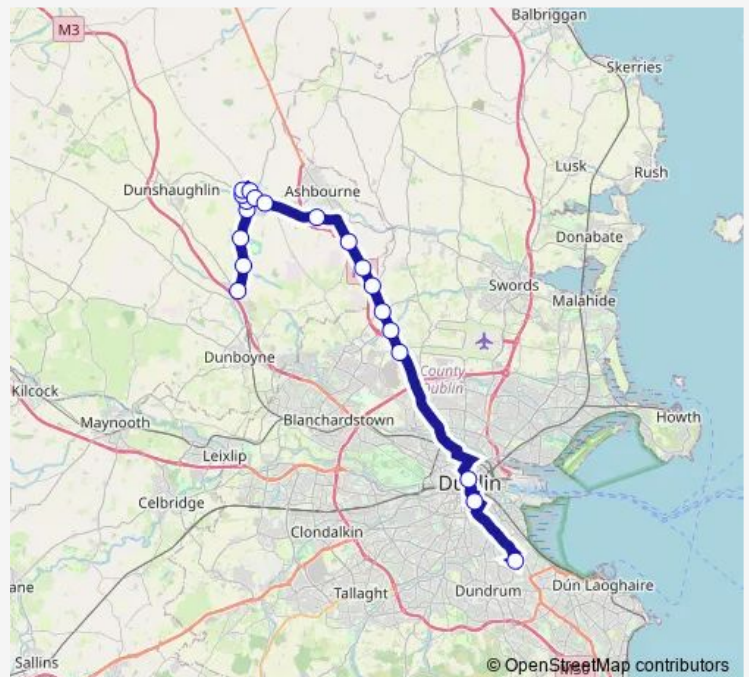

Merrion Row

UCD Belfield Campus

Route schedule

Fairyhouse Cross (Eastbound) — UCD Belfield Campus

Monday 06:55-07:25

Tuesday 06:55-07:25

Wednesday 06:55-07:25

Thursday 06:55-07:25

Friday 06:55-07:25

Saturday —

Sunday —

Route info

Direction: Fairyhouse Cross (Eastbound)

Stops: 20

Trip Duration: 1 hour 54 min

105x — UCD - M3 - Ratoath - Ashbourne

Direction

UCD Belfield Campus — Fairyhouse Cross (Southbound)

21 stops

[Open route schedule](#)

UCD Belfield Campus

Baggot Street Lower

Holles Street

Westland Row