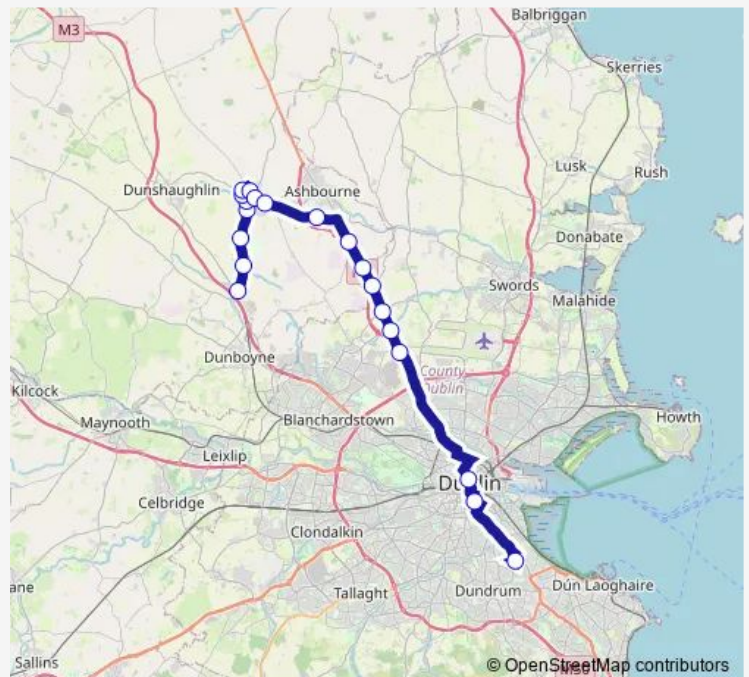

Merrion Row

UCD Belfield Campus

Route schedule

Fairyhouse Cross (Eastbound) — UCD Belfield Campus

Monday 06:55-07:25

Tuesday 06:55-07:25

Wednesday 06:55-07:25

Thursday 06:55-07:25

Friday 06:55-07:25

Saturday —

Sunday —

Route info

Direction: Fairyhouse Cross (Eastbound)

Stops: 20

Trip Duration: 1 hour 50 min

105X — UCD - M3 - Ratoath - Ashbourne

Direction

UCD Belfield Campus — Fairyhouse Cross (Southbound)

19 stops

[Open route schedule](#)

UCD Belfield Campus

Merrion Row

Beresford Place

Kildonan