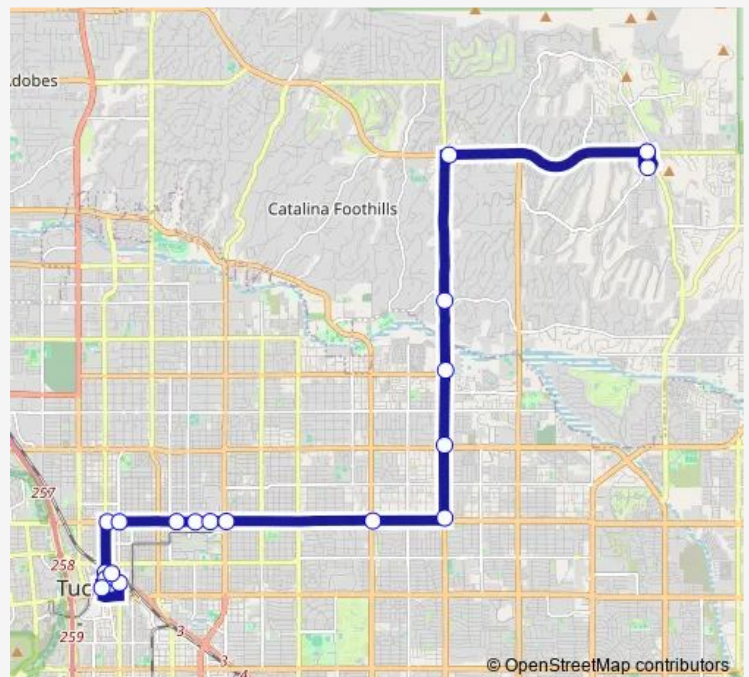

Saturday —

Sunday —

Route info

Direction: Stone/Franklin (Sw)

Stops: 19

Trip Duration: 0 hour 57 min

105X — Foothills-Downtown Express

Direction

Territory Dr/Kolb (Sw) — Congress/Granada (Nw)

19 stops

[Open route schedule](#)

Territory Dr/Kolb (Sw)

Sunrise Dr/Kolb (Nw)

Swan/Sunrise Dr (Sw)

Swan/River Road (Sw)

Swan/Camp Lowell (Sw)

Stone/Franklin (Sw)

Stone/Alameda (Nw)

Church/Pennington (Nw)

6th Av/Pennington (Ne)

Alameda/Grossetta (Nw)

Congress/Granada (Nw)

Route schedule

Territory Dr/Kolb (Sw) — Congress/Granada (Nw)

Monday 06:34

Tuesday 06:34

Wednesday 06:34

Thursday 06:34

Friday 06:34

Saturday —

Sunday —

Route info