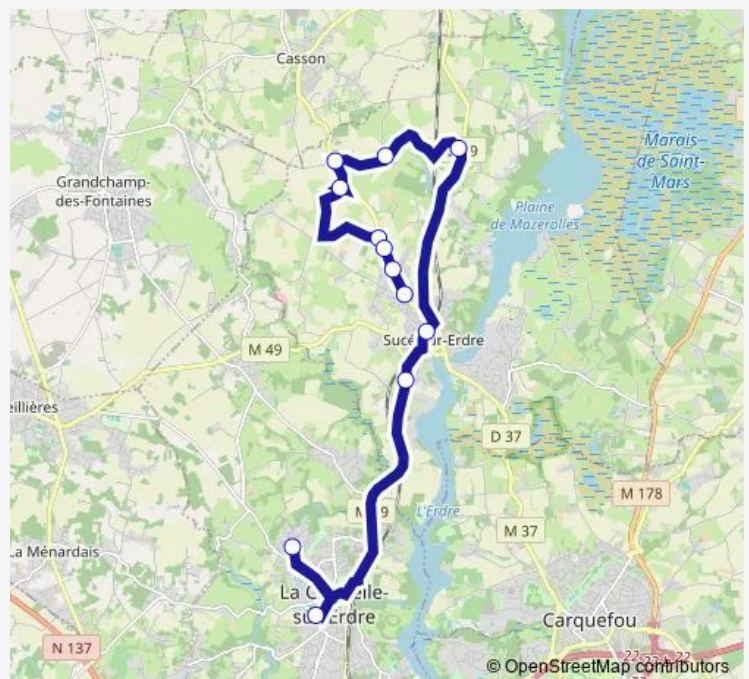

Monday 16:40

Tuesday 16:40

Wednesday —

Thursday 16:40

Friday 16:40

Saturday —

Sunday —

**Route info**

Direction: Col la Coutanciere - Chapelle/Erd

Stops: 8

Trip Duration: 0 hour 37 min

LA CHAPELLE-SUR-ERDRE