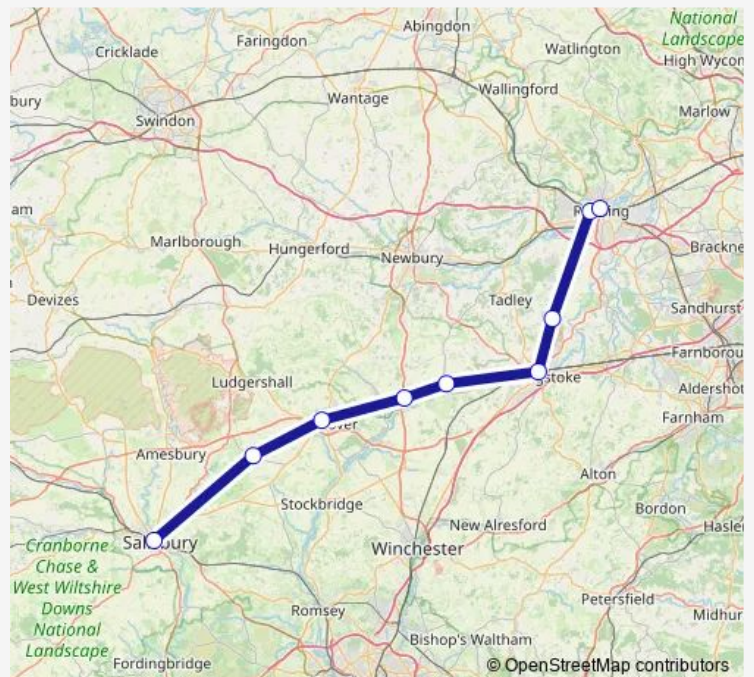

Rail Sw:Sal->Rdg SW train service from SAL to Rdg

[Go to website](#)

Direction

Salisbury — Reading

9 stops

[Open route schedule](#)

Salisbury

Grateley

Andover

Whitchurch (Hants)

Overton

Basingstoke

Bramley (Hants)

Reading West

Reading

Route schedule

Salisbury — Reading

Monday 21:49

Tuesday 21:49

Wednesday 21:49

Thursday 21:49

Friday 21:49

Saturday —

Sunday 07:52-15:44

Route info

Direction: Salisbury

Stops: 9

Trip Duration: 1 hour 2 min

■ Sw:Sal->Rdg — SW train service from SAL to Rdg

Sw:Sal->Rdg Rail time schedules and route maps are available in an offline PDF at busmaps.com. Use the busmaps.com website to see live bus times, train schedule or subway schedule, and step-by-step directions for all public transit in Reading