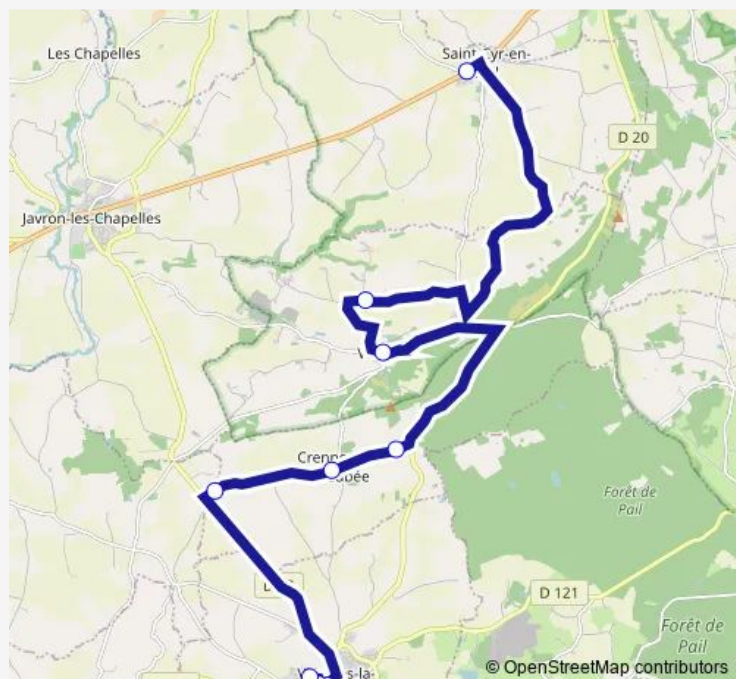

Monday 07:31

Tuesday 07:31

Wednesday 07:31

Thursday 07:31

Friday 07:31

Saturday —

Sunday —

Route info

Direction: St Cyr en P. - Pkg Beausoleil

Stops: 9

Trip Duration: 0 hour 43 min

Direction

Villaines la J. - Col. Garettes — St Pierre Nids - Rue Montaigu

9 stops

[Open route schedule](#)

Villaines la J. - Col. Garettes