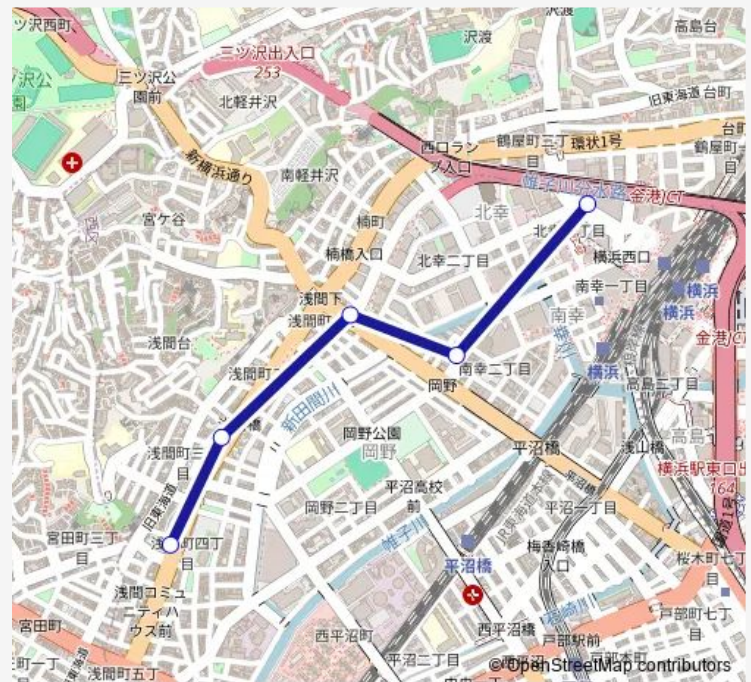

横浜駅西口

Route schedule

浅間町車庫前 — 横浜駅西口

Monday 07:50-08:10

Tuesday 07:50-08:10

Wednesday 07:50-08:10

Thursday 07:50-08:10

Friday 07:50-08:10

Saturday —

Sunday —

Route info

Direction: 浅間町車庫前

Stops: 5

Trip Duration: 0 hour 9 min

332系統 Bus time schedules and route maps are available in an offline PDF at busmaps.com. Use the busmaps.com website to see live bus times, train schedule or subway schedule, and step-by-step directions for all public transit in Yokohama