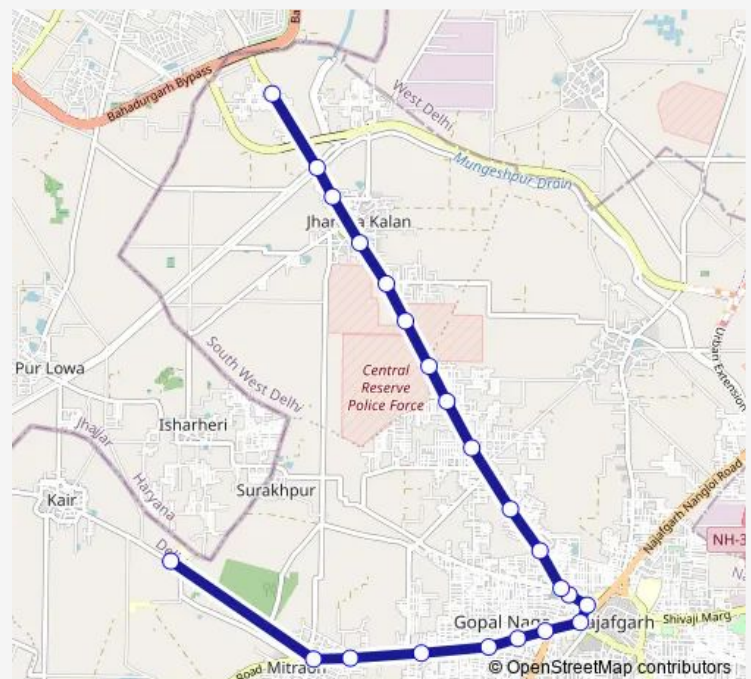

### Route schedule

Kair Depot — Satyapuram Jharoda

Monday 07:25-21:30

Tuesday 07:25-21:30

Wednesday 07:25-21:30

Thursday 07:25-21:30

Friday 07:25-21:30

Saturday 07:25-21:30

### Route info

Direction: Kair Depot

Stops: 22

Trip Duration: 0 hour 48 min

825stldown2

BusMaps

825stldown2 Bus time schedules and route maps are available in an offline PDF at [busmaps.com](https://busmaps.com). Use the [busmaps.com](https://busmaps.com) website to see live bus times, train schedule or subway schedule, and step-by-step directions for all public transit in New Delhi