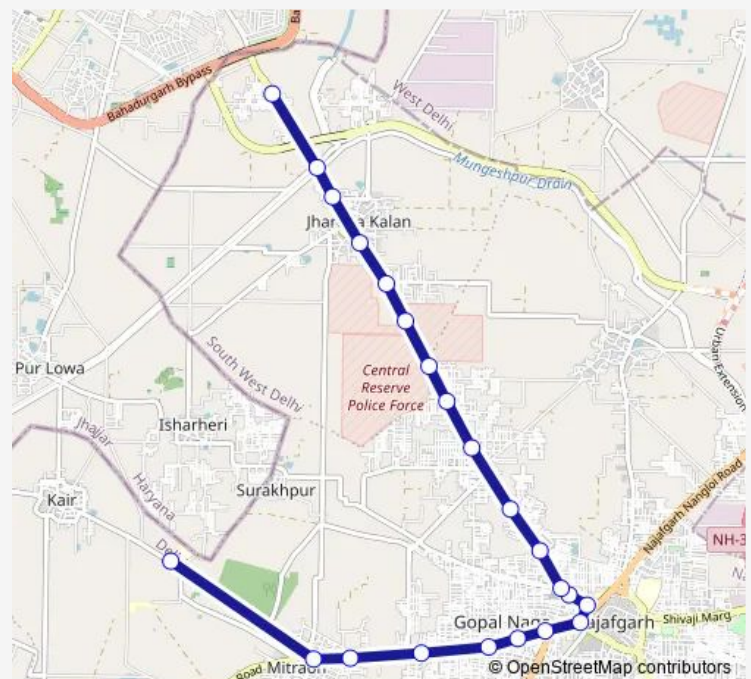

Thursday 07:25-21:30

Friday 07:25-21:30

Saturday 07:25-21:30

Sunday 07:25-21:30

Route info

Direction: Kair Depot

Stops: 22

Trip Duration: 0 hour 48 min