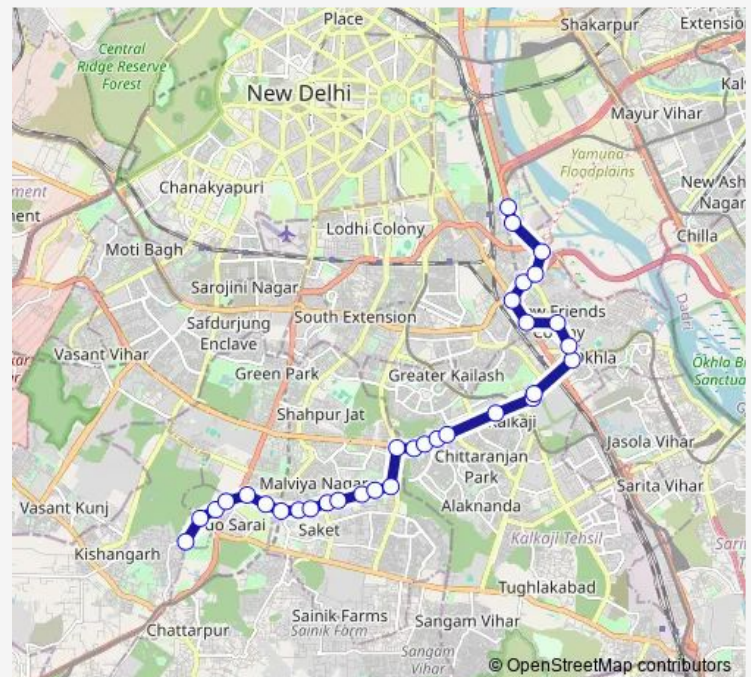

### Route schedule

Mehrauli Terminal — Sarai Kale Khan Isbt

Monday 05:35-20:45

Tuesday 05:35-20:45

Wednesday 05:35-20:45

Thursday 05:35-20:45

Friday 05:35-20:45

Saturday 05:35-20:45

### Route info

Direction: Mehrauli Terminal

Stops: 32

Trip Duration: 1 hour 2 min

534extdown

BusMaps

Nsic

Sukhdev Vihar