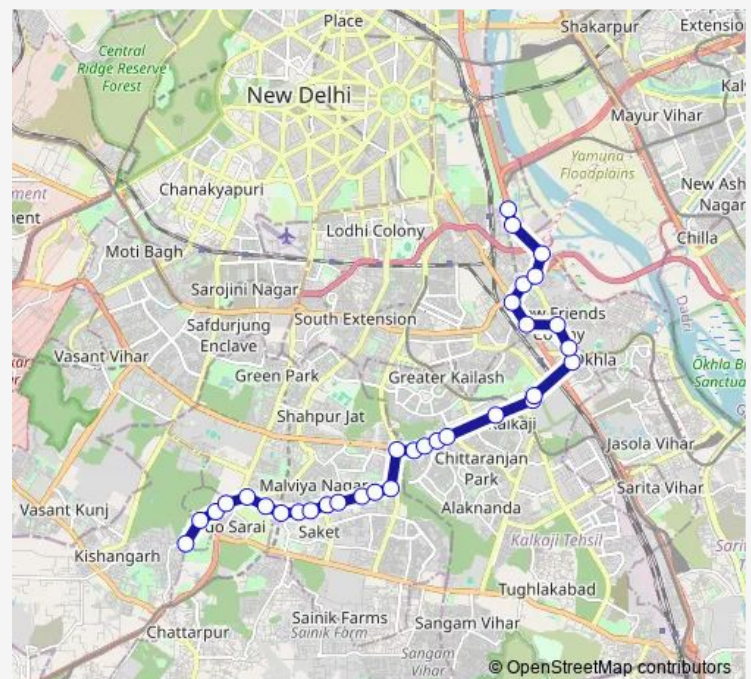

### Route schedule

Mehrauli Terminal — Sarai Kale Khan Isbt

Monday 05:35-20:45

Tuesday 05:35-20:45

Wednesday 05:35-20:45

Thursday 05:35-20:45

Friday 05:35-20:45

Saturday 05:35-20:45

### Route info

Direction: Mehrauli Terminal

Stops: 32

Trip Duration: 1 hour 2 min

534extdown

BusMaps

Nsic

Sukhdev Vihar