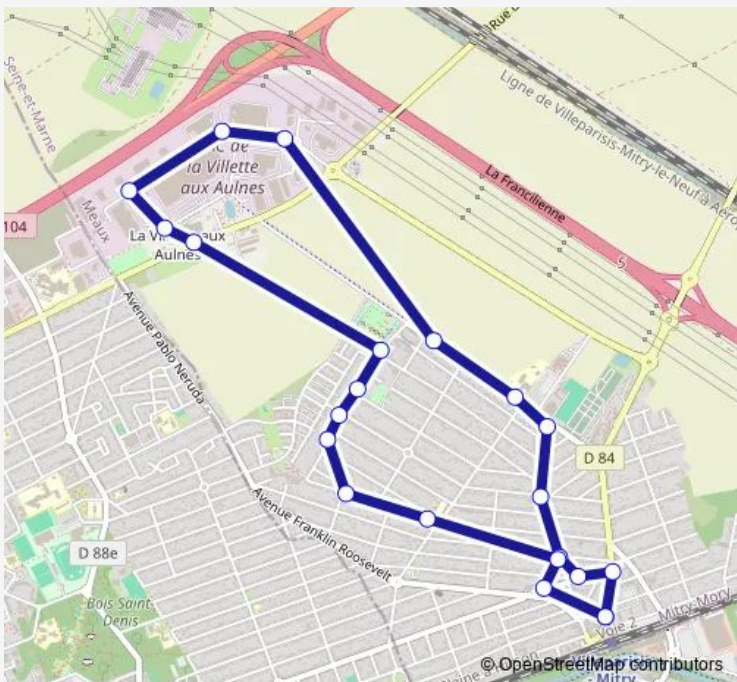

Direction
 Gare de Villeparisis Mitry-le-Neuf — Gare de Villeparisis Mitry-le-Neuf
 17 stops
[Open route schedule](#)

- Gare de Villeparisis Mitry-le-Neuf
- Bosquets
- Médiathèque Georges Brassens
- Lamartine
- Pasteur
- Cimetière de Mitry-Mory
- Collège Erik Satie
- Châteaubriant
- Parc des Douves
- Epinal
- Nantes
- Dijon
- Place de Pau
- Ecole Henri Barbusse
- Lamartine
- Verdun
- Gare de Villeparisis Mitry-le-Neuf

Route info
 Direction: Gare de Villeparisis Mitry-le-Neuf
 Stops: 17
 Trip Duration: 0 hour 16 min

Direction

Gare de Villeparisis Mitry-le-Neuf — Gare de Villeparisis Mitry-le-Neuf

22 stops

[Open route schedule](#)

Monday 06:01-20:03

Tuesday 06:01-20:03

Wednesday 06:01-20:03

Thursday 06:01-20:03

Friday 06:31-19:03

Saturday 08:38-20:08

Sunday 08:38-18:38

Route info

Direction: Gare de Villeparisis Mitry-le-Neuf

Stops: 22

Trip Duration: 0 hour 26 min

2127 Bus time schedules and route maps are available in an offline PDF at busmaps.com. Use the busmaps.com website to see live bus times, train schedule or subway schedule, and step-by-step directions for all public transit in Paris