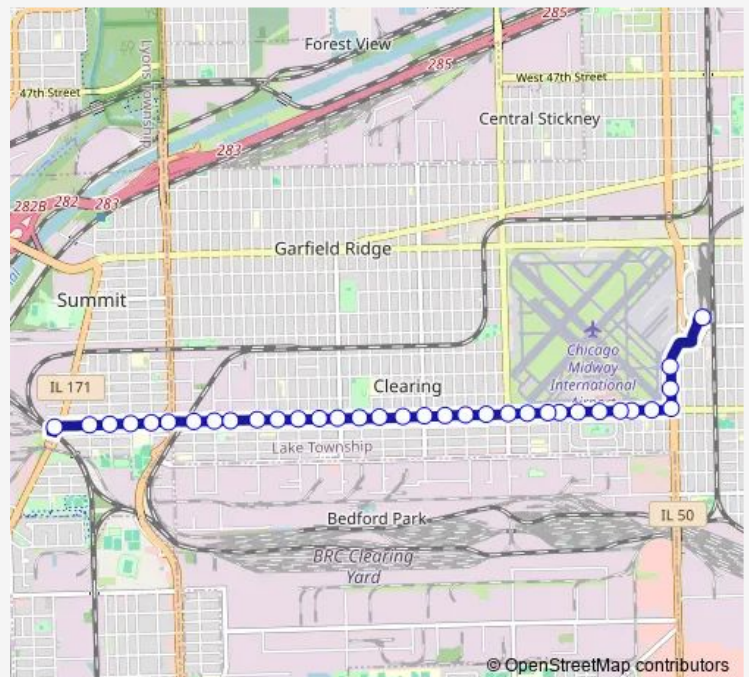

## Bus 63W West 63rd

[Go to website](#)

### Route schedule

Harlem & 64th Place — Midway Orange Line Station

Monday	06:04-09:49
Tuesday	06:04-09:49
Wednesday	06:04-09:49
Thursday	06:04-09:49
Friday	06:04-09:49
Saturday	—
Sunday	—

### Route info

Direction: Harlem & 64th Place

Stops: 29

Trip Duration: 0 hour 17 min

63W — West 63rd

BusMaps

63rd Street & Leamington

63rd Street & Lawler

63rd Street & Lavergne

63rd Street & Lamon

Cicero & 63rd Street

6201 S Cicero

Cicero & 61st Street

Midway Orange Line Station