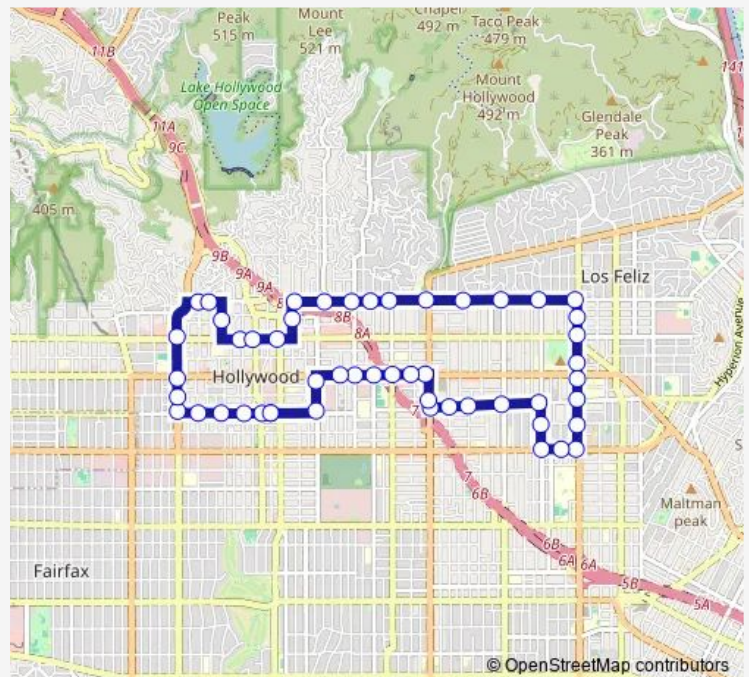

**Direction**

Fountain & Vine St. — Fountain & Vine St.

51 stops

[Open route schedule](#)

Fountain & Vine St.

Fountain & Cahuenga Blvd.

Fountain & Wilcox Ave.

Fountain & Seward St.

Saturday 09:00-18:30

Sunday 09:00-18:00

Route info

Direction: Fountain & Vine St.

Stops: 51

Trip Duration: 0 hour 50 min

Hollywood Clockwise — Dash Hollywood Clockwise

Franklin & Western Ave.

Franklin & Harvard Blvd.

Franklin & Normandie Ave.

Franklin & Edgemont Ave.

Franklin & Vermont Ave.

Vermont & Melbourne Ave.

Vermont & Prospect Ave.

Vermont & Barnsdall Ave.

Vermont & Sunset Blvd.

Vermont & Fountain Ave.

Vermont & Lexington St.

Santa Monica & Vermont

Santa Monica & Berendo St.

Santa Monica & Edgemont Ave.

Edgemont & Lexington Ave.

Fountain & Edgemont Ave.

Fountain & Normandie Ave.