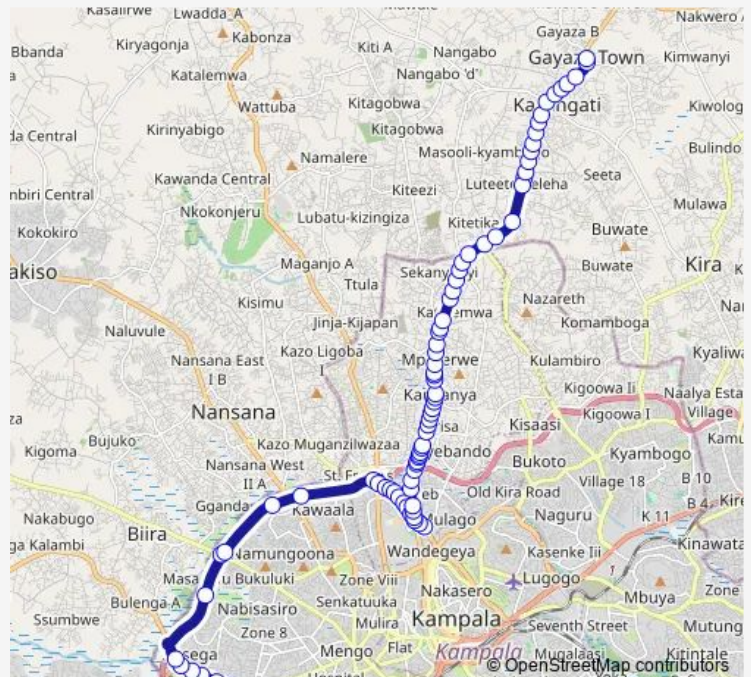

Namungoona

Bwaise Stage - Westbound

Bwaise Stage - Southbound

Umeme Bwaise

Advanced Junior School

Zainab Baby School

Church Rd

Tosha Petrol Station Kavule

Thursday 06:30-19:00

Friday 06:30-19:00

Saturday 06:30-19:00

Sunday 06:30-19:00

Route info

Direction: Nateete Taxi Park

Stops: 79

Trip Duration: 1 hour 33 min

■ IC087 — Gayaza Taxi Park-Nateete Taxi Park

Mulago Roundabout

Binaisa Rd

Hass Petro Station (Kubiri Roundabout)

Kubiri Roundabout (Wandegeya)

Uganda Microcredit

Total (Kalerwe)

Shell - Boda Boda (Kalerwe)

Kalerwe Market-trading Centre

Kalerwe Taxi Park Roundabout

Mambule

Welfa Petroleum (Kyebando)

Alice Kaggwa Rd Jct - Horse Power Fuel Station

Jaguar Pub (Kyebando)

Delta Fuel Station (Kyebando)

Rest Valley Club (Kyebando)