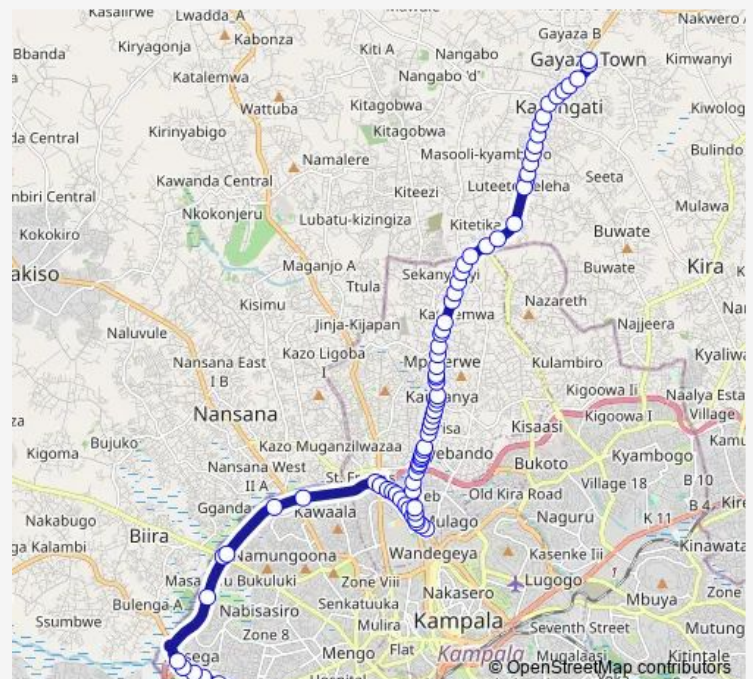

### Route schedule

Nateete Taxi Park — Gayaza Park

Monday 06:30-19:00

Tuesday 06:30-19:00

Wednesday 06:30-19:00

Thursday 06:30-19:00

Friday 06:30-19:00

Saturday 06:30-19:00

### Route info

Direction: Nateete Taxi Park

Stops: 79

Trip Duration: 2 hour 5 min

Ic087 — Gayaza Taxi Park-Nateete Taxi Park

Mulago Roundabout

Binaisa Rd

Hass Petro Station (Kubiri Roundabout)