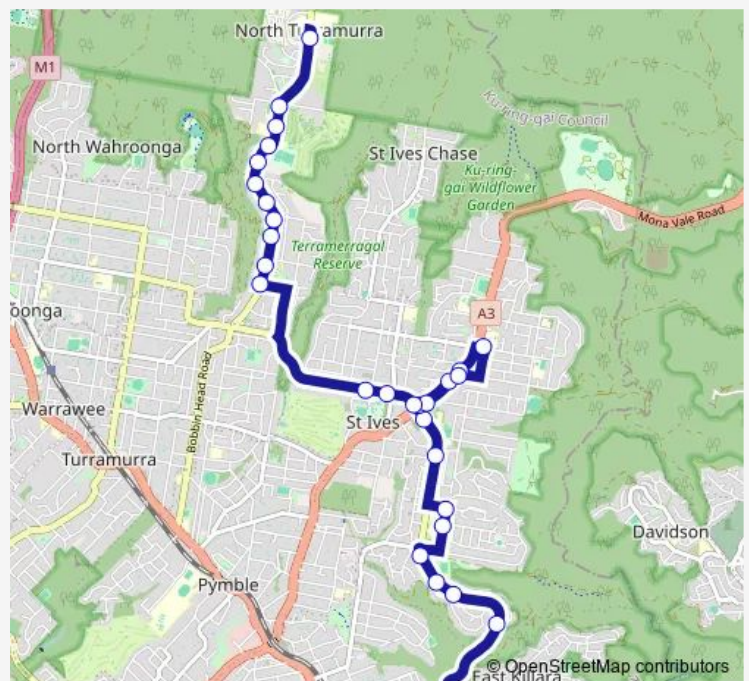

School Bus 9066 Kilarra HS to Kuringai HS via St Ives

[Go to website](#)

Direction

Killara High School, Koola Av — Ku-ring-gai Creative Arts High School, Bobbin Head Rd

30 stops

[Open route schedule](#)

- Killara High School, Koola Av
- Koola Av Before Birdwood Av
- Eastern Arterial Rd Opp Burraneer Av
- Eastern Arterial Rd After Barra Brui Cres
- Eastern Arterial Rd At Barra Brui Cres
- Eastern Arterial Rd Before Eucalyptus St
- St Ives High School, Yarrabung Rd
- Yarrabung Rd At Torokina Av
- Horace St Before Stanley St
- Link Rd Opp Corpus Christi Catholic Primary School
- Mona Vale Rd At Link Rd
- Mona Vale Rd At Garrick Rd
- Mona Vale Rd At Douglas St
- Brigidine College, Woodbury Rd
- Mona Vale Rd At Douglas St
- Corpus Christi Catholic Church, Mona Vale Rd
- Link Rd After Mona Vale Rd
- St Ives Bowling And Recreation Club, Killeaton St
- Killeaton St After Collins Rd
- Bobbin Head Rd Opp Allara Av
- Bobbin Head Rd Opp Turramurra North Public School

Route schedule

Killara High School, Koola Av — Ku-ring-gai Creative Arts High School, Bobbin Head Rd

Monday	15:15
Tuesday	15:15
Wednesday	15:15
Thursday	15:15
Friday	15:15
Saturday	—
Sunday	—

Route info

Direction: Killara High School, Koola Av

Stops: 30

Trip Duration: 0 hour 37 min

9066 — Kilarra HS to Kuringai HS via St Ives

Samuel King Park, Bobbin Head Rd

Bobbin Head Rd At Banks Av

Bobbin Head Rd After Banks Av

Bobbin Head Rd Opp Glengarry Av

Bobbin Head Rd At Hartley Cl

Bobbin Head Rd, North Turramurra Golf Links

Southern Cross Residential Care, Bobbin Head Rd

Curagal Playing Fields, Bobbin Head Rd

Ku-ring-gai Creative Arts High School, Bobbin Head Rd

9066 School Bus time schedules and route maps are available in an offline PDF at busmaps.com. Use the busmaps.com website to see live bus times, train schedule or subway schedule, and step-by-step directions for all public transit in Sydney