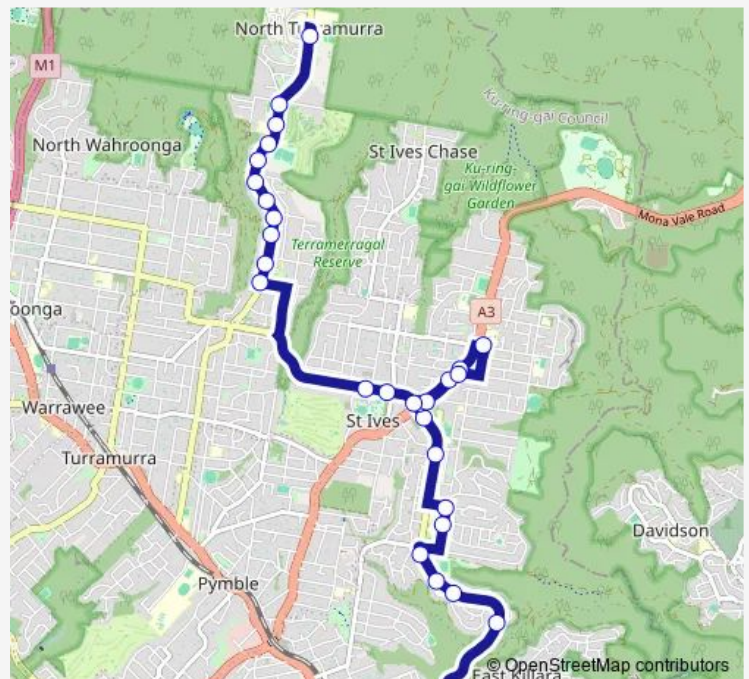

School Bus 9066 Kilarra HS to Kuringai HS via St Ives

[Go to website](#)

Direction

undefined — undefined

0 stops

[Open route schedule](#)

Route schedule

undefined — undefined

Monday	15:15
Tuesday	15:15
Wednesday	15:15
Thursday	15:15
Friday	15:15
Saturday	—
Sunday	—

Route info

Direction:

Stops: 0

Trip Duration: — min

9066 — Kilarra HS to Kuringai HS via St Ives

9066 School Bus time schedules and route maps are available in an offline PDF at busmaps.com. Use the busmaps.com website to see live bus times, train schedule or subway schedule, and step-by-step directions for all public transit in Sydney

The schedule is provided in the local timezone. Times with "(+1)" indicate departures on the next day.

PDF file created on 2025-02-26

2024 BusMaps.com - All Rights Reserved