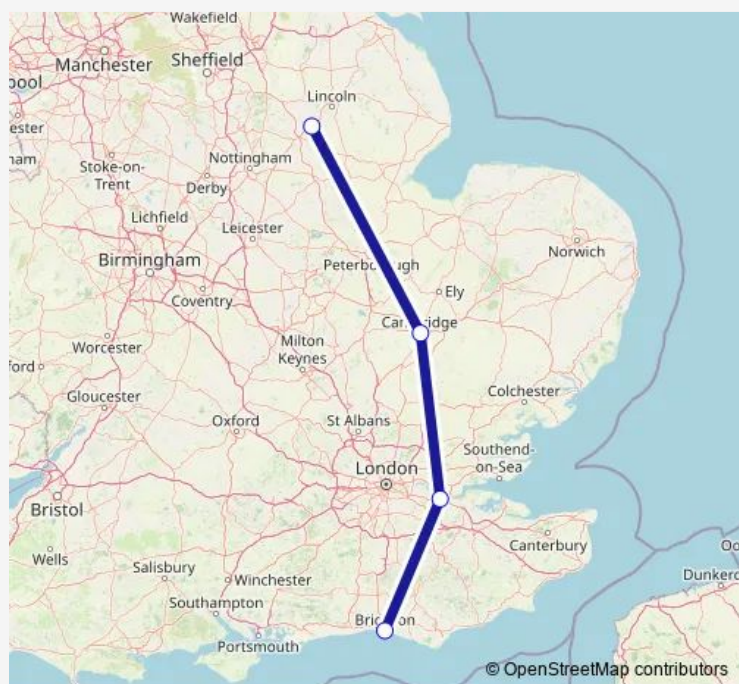

### Route info

Direction: Lost Village Festival Site,adj

Stops: 4

Trip Duration: 4 hour 55 min

■ Lv1 — Pool Valley Coach Station, Brighton-Lost Village Festival Site, With

**Direction**

Pool Valley Coach Station,Stop P — Lost Village Festival Site,adj