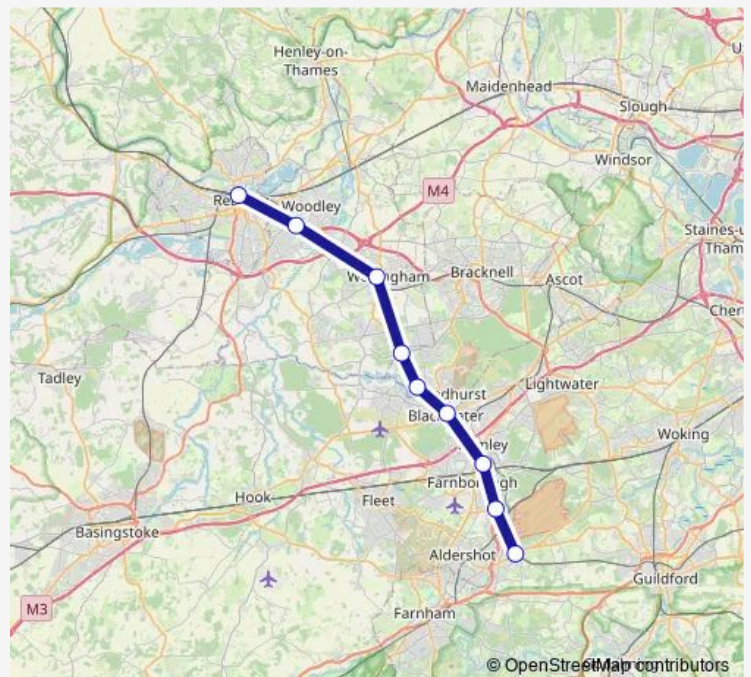

Rail Gw:Ash->Rdg GW train service from ASH to Rdg

[Go to website](#)

Direction

Ash — Reading

9 stops

[Open route schedule](#)

Ash

North Camp

Farnborough North

Blackwater

Sandhurst

Crowthorne

Wokingham

Earley

Reading

Route schedule

Route info

Direction: Ash

Stops: 9

Trip Duration: 0 hour 36 min

■ Gw:Ash->Rdg — GW train service from ASH to Rdg

Gw:Ash->Rdg Rail time schedules and route maps are available in an offline PDF at busmaps.com. Use the busmaps.com website to see live bus times, train schedule or subway schedule, and step-by-step directions for all public transit in Wokingham