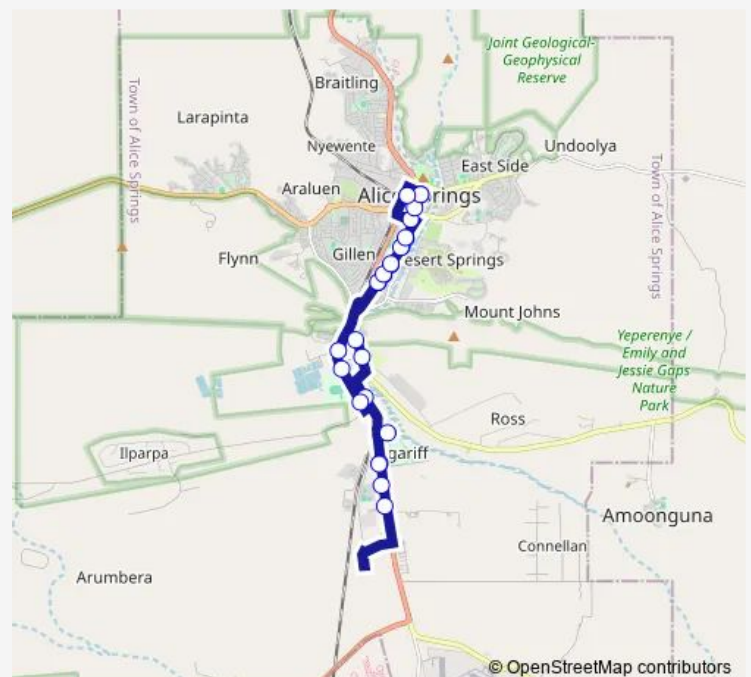

Gap Road

Gap Road

Gap Road

Palm Cct after Bonanni Cct

Palm Cct after Palm Pl

Old Timers

Percy Court

Racecourse Stuart Highway

Gap Road

### Route schedule

Alice Springs Interchange — Alice Springs Terminus

Monday 08:45-14:30

Tuesday 08:45-14:30

Wednesday 08:45-14:30

Thursday 08:45-14:30

Friday 08:45-14:30

Saturday 08:00-14:00

### Route info

Direction: Alice Springs Interchange

Stops: 27

Trip Duration: 0 hour 41 min

AS301 — The Gap, Ross and Ilparpa

Gap Road

Alice Springs Hospital

Stuart Tce