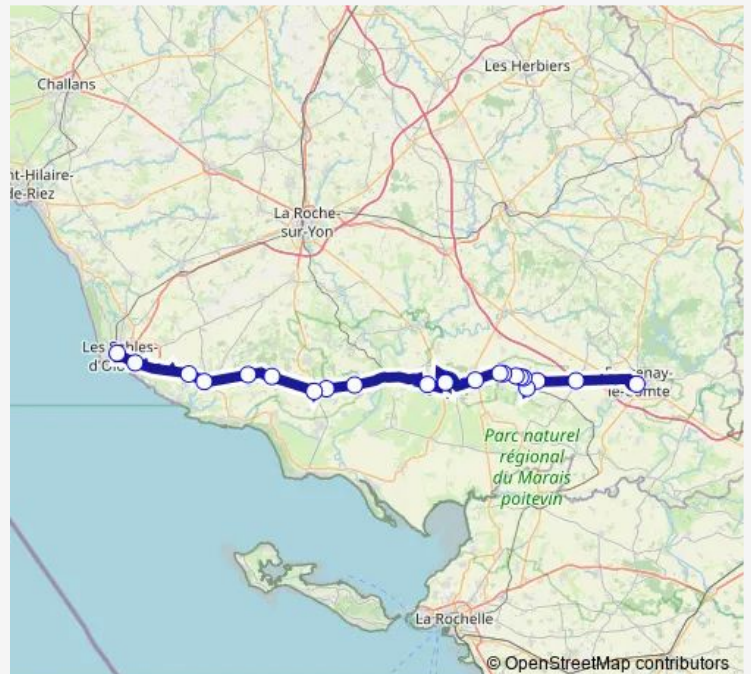

La Clémentinière RD 949

Parking du Payré

La Michelière

Route schedule

Pôle d'Échange — Gare Routière

Monday	—
Tuesday	—
Wednesday	—
Thursday	—
Friday	17:25
Saturday	—
Sunday	—

Route info

Direction: Pôle d'Échange

Stops: 21

Trip Duration: 2 hour 2 min

Chat.Olonn les Océanes.Av Talmont

Gare Routière

BOURNEZEAU / FONTENAY-LE-COMTE / LUCON / SAINT-MARTIN-DE-FRAIGNEAU / SAINT-MICHEL-EN-L'HERM / SAINTE-GEMME-LA-PLAINE Bus time schedules and route maps are available in an offline PDF at busmaps.com. Use the busmaps.com website to see live bus times, train schedule or subway schedule, and step-by-step directions for all public transit in Nalliers