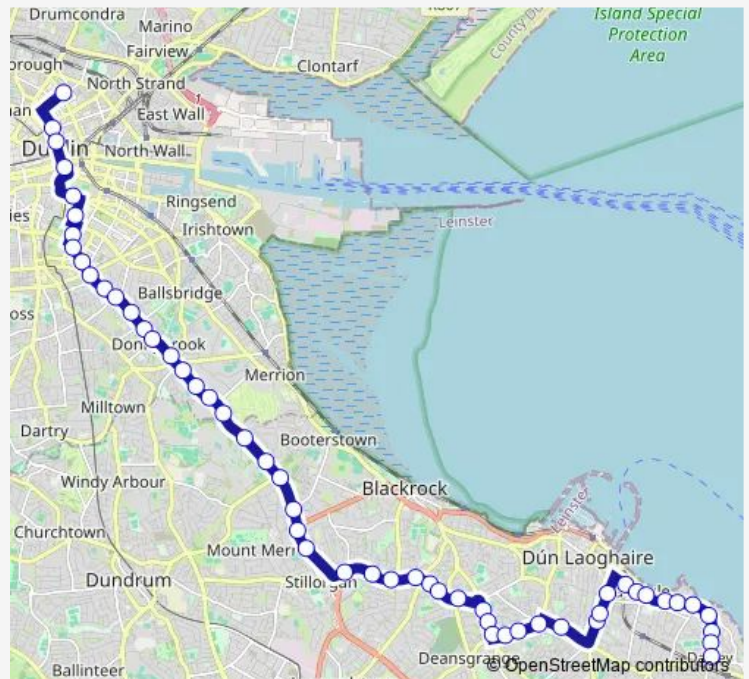

Bus 7D Dalkey - Mountjoy Square

[Go to website](#)

Direction
 Mountjoy Square — Dalkey Village
 53 stops
[Open route schedule](#)

- Mountjoy Square
- O'Connell Street Upper
- The Spire of Dublin
- D'Olier Street
- Nassau Street
- Kildare Street
- Stephen's Green East
- Leeson Street Lower
- Fitzwilliam Place
- Leeson Street Upper
- Sussex Road
- Leeson Village
- Royal Hospital
- Donnybrook Village
- Victoria Avenue
- Donnybrook Stadium
- Donnybrook Church
- Teresian School
- Rte
- Belfield Court
- Woodbine Road

Route schedule

Mountjoy Square — Dalkey Village

Monday	17:35
Tuesday	17:35
Wednesday	17:35
Thursday	17:35
Friday	17:35
Saturday	—
Sunday	—

Route info

Direction: Mountjoy Square

Stops: 53

Trip Duration: 1 hour 8 min

Monday 07:15

Tuesday 07:15

Wednesday 07:15

Thursday 07:15

Friday 07:15

Saturday —

Sunday —

Route info