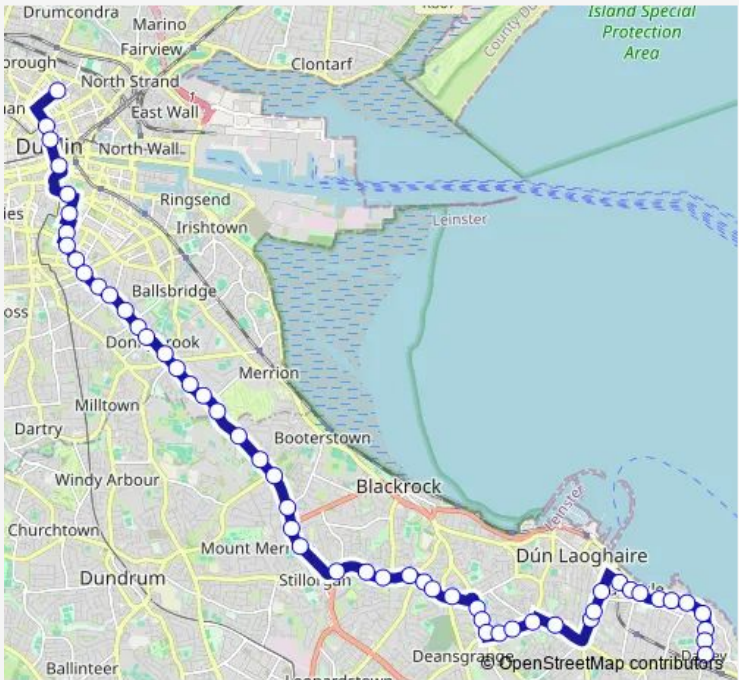

Bus 7d Dalkey - Mountjoy Square

[Go to website](#)

Direction
 Mountjoy Square — Dalkey Village
 53 stops
[Open route schedule](#)

- Mountjoy Square
- O'Connell Street Upper
- The Spire of Dublin
- D'Olier Street
- Nassau Street
- Kildare Street
- Stephen's Green East
- Leeson Street Lower
- Fitzwilliam Place
- Leeson Street Upper
- Sussex Road
- Leeson Village
- Royal Hospital
- Donnybrook Village
- Victoria Avenue
- Donnybrook Stadium
- Donnybrook Church
- Teresian School
- Rte
- Belfield Court
- Woodbine Road

Route schedule
 Mountjoy Square — Dalkey Village

| | |
|-----------|-------|
| Monday | 17:35 |
| Tuesday | 17:35 |
| Wednesday | 17:35 |
| Thursday | 17:35 |
| Friday | 17:35 |
| Saturday | — |
| Sunday | — |

Route info
 Direction: Mountjoy Square
 Stops: 53
 Trip Duration: 1 hour 8 min

7d — Dalkey - Mountjoy Square **BusMaps**

Seafield Road

Radisson Hotel

Boosterstown Avenue

Sycamore Crescent

Priory Grove

Stillorgan Grove

Route info

Direction: Dalkey Village

Stops: 56

Trip Duration: 1 hour 22 min

Laurence Park

Oatlands College

Stillorgan Pk Hotel

Greenfield Road