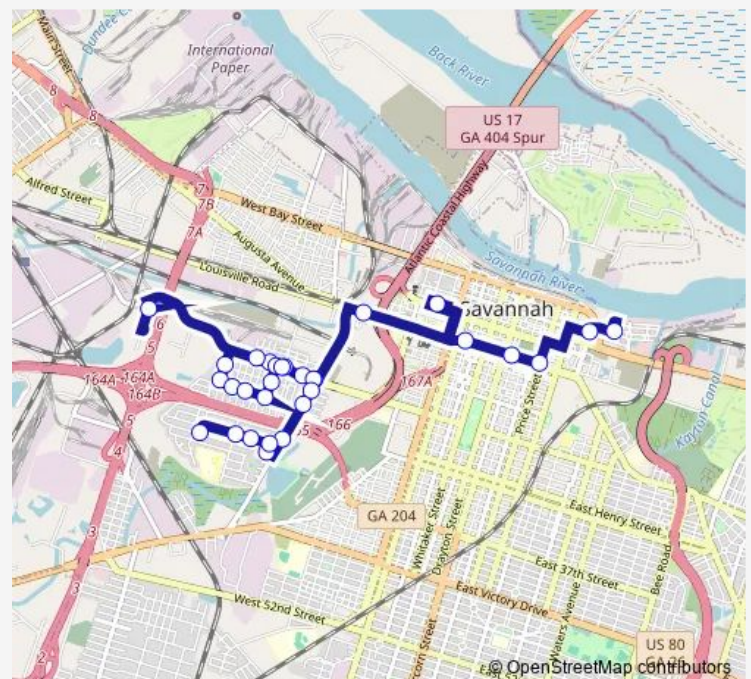

Saturday 07:06-18:06

Sunday 09:08-17:08

Route info

Direction: Audubon & Cloverdale Sb

Stops: 19

Trip Duration: 0 hour 21 min

7d — Downtown/Cloverdale

Direction

Liberty & Jefferson — Eastern Wharf

9 stops

[Open route schedule](#)

Liberty & Jefferson

Mlk@W Perry Lane

JMR Transit Center

Court House

Congress & Jefferson

Congress & Bull

Lincoln & Congress

Oglethorpe & Price Eb

Eastern Wharf

Route schedule

Liberty & Jefferson — Eastern Wharf

Monday	07:27-18:57
Tuesday	07:27-18:57
Wednesday	07:27-18:57
Thursday	07:27-18:57
Friday	07:27-18:57
Saturday	07:27-18:57
Sunday	10:30-17:30

Route info

Direction: Liberty & Jefferson

Stops: 9

Trip Duration: 0 hour 12 min

Direction

Eastern Wharf — Audubon & Cloverdale Sb

30 stops

[Open route schedule](#)