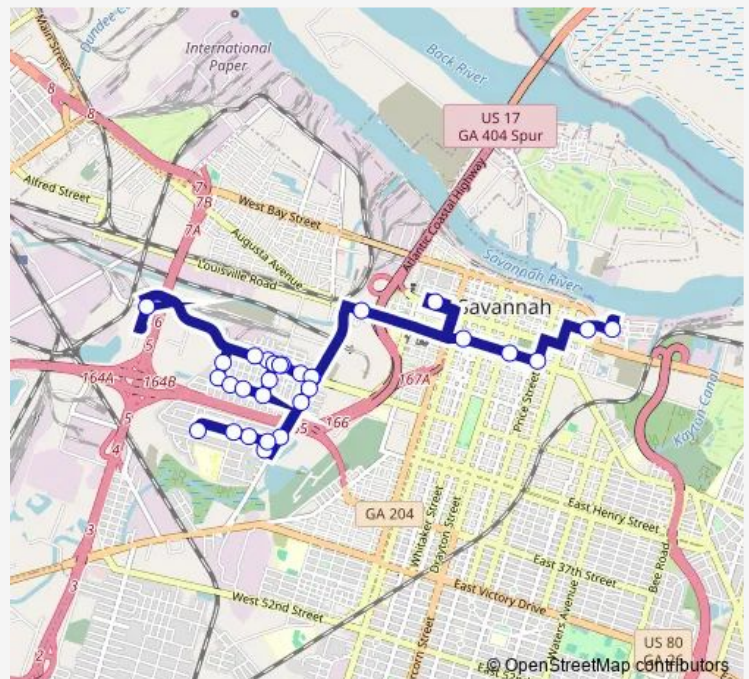

Saturday 07:06-18:06

Sunday 09:08-17:08

Route info

Direction: Audubon & Cloverdale Sb

Stops: 19

Trip Duration: 0 hour 21 min

7D — Downtown/Cloverdale

Direction

Liberty & Jefferson — Eastern Wharf

10 stops

[Open route schedule](#)

Liberty & Jefferson

Mlk@W Perry Lane

JMR Transit Center

Court House

Congress & Jefferson

Congress & Bull

Lincoln & Congress

Lincoln & Broughton

Oglethorpe & Price Eb

Eastern Wharf

Route schedule

Liberty & Jefferson — Eastern Wharf

Monday 07:27-18:57

Tuesday 07:27-18:57

Wednesday 07:27-18:57

Thursday 07:27-18:57

Friday 07:27-18:57

Saturday 07:27-18:57

Sunday 10:30-17:30

Route info

Direction: Liberty & Jefferson