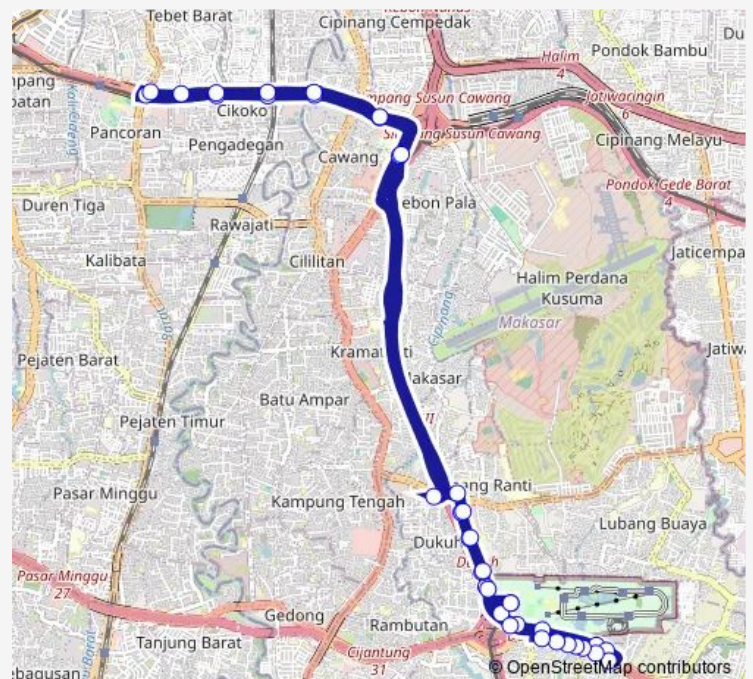

Thursday 05:00

Friday 05:00

Saturday 05:00

Sunday 05:00

Route info

Direction: Taman Mini

Stops: 38

Trip Duration: 2 hour 1 min