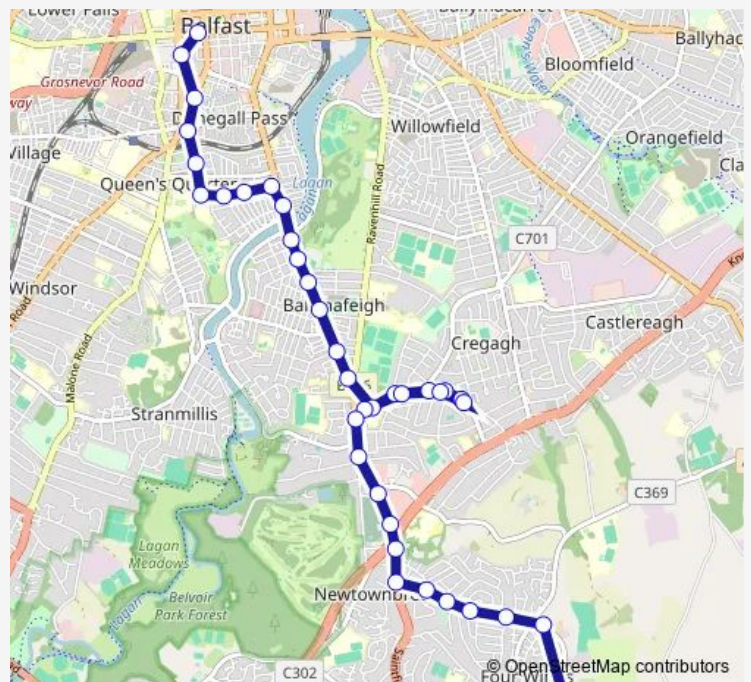

Bus 7D Laurelgrove - Four Winds - Mount Merrion - City Centre

[Go to website](#)

Direction

Laurelgrove — Bedford Street

35 stops

[Open route schedule](#)

- Laurelgrove
- Ballymaconaghy Mews
- Four Winds
- Four Winds Park
- Glenholm
- Colby Park
- Glendale
- Mount Oriel
- Breda Park
- Forster Green
- Forestside Upper Galwally
- Hampton Park
- Annadale Avenue
- Rosetta Knockbreda Road
- Knock Eden
- Mount Merrion Park
- Wynchurch
- Mount Merrion Rosetta Road
- Mount Merrion Rosetta Road
- Rosetta St John's Church
- Ardmore Avenue

Route schedule

Laurelgrove — Bedford Street

Monday	19:36-20:35
Tuesday	19:36-20:35
Wednesday	19:36-20:35
Thursday	19:36-20:35
Friday	19:36-20:35
Saturday	19:32-20:33
Sunday	13:41-17:42

Route info

Direction: Laurelgrove

Stops: 35

Trip Duration: 0 hour 27 min

7D — Laurelgrove - Four Winds - Mount Merrion - City Centre **BusMaps**

Ballynafeigh

Ulidia

South Parade

Candahar Street

Agincourt Avenue

Bedford Street

Direction

Howard Street — Laurelgrove

38 stops

[Open route schedule](#)

Howard Street

Great Northern Mall

Dublin Road