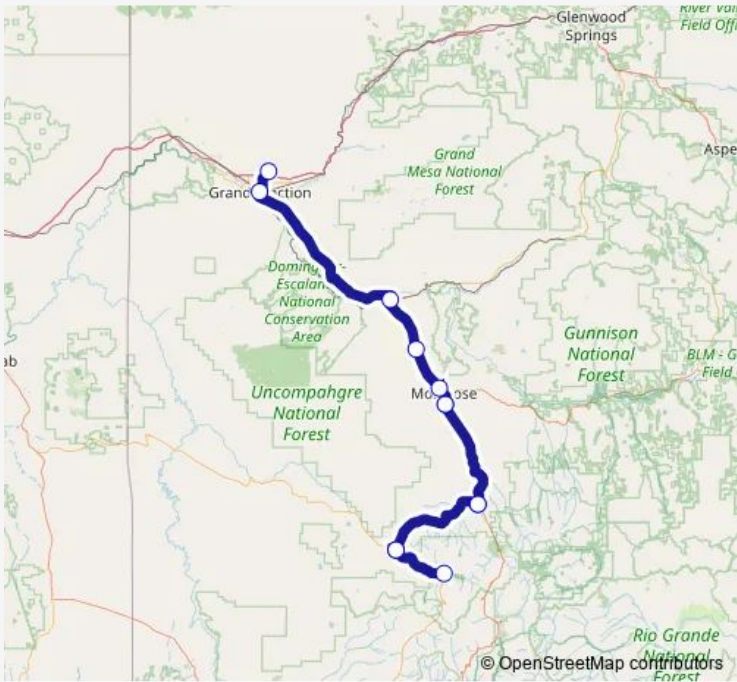

Bus CDOT Outrider Telluride - Grand Junction

[Go to website](#)

Direction
 Montrose - Target — Grand Junction Regional Airport
 12 stops
[Open route schedule](#)

- Montrose - Target
- Ridgway
- Placerville
- Telluride
- Placerville
- Ridgway
- Montrose - Target
- Montrose Travel Plaza
- Olathe
- Delta
- Grand Valley Downtown Transfer Station
- Grand Junction Regional Airport

Route schedule
 Montrose - Target — Grand Junction Regional Airport

Monday	05:45
Tuesday	05:45
Wednesday	05:45
Thursday	05:45
Friday	05:45
Saturday	—
Sunday	—

Route info
 Direction: Montrose - Target
 Stops: 12
 Trip Duration: 5 hour 0 min

CDOT Outrider — Telluride - Grand Junction **BusMaps**

Direction

Grand Junction Regional Airport — Montrose - Target

11 stops

[Open route schedule](#)

Grand Junction Regional Airport

Grand Valley Downtown Transfer Station

Delta

Olathe

Montrose Travel Plaza

Montrose - Target

Ridgway

Placerville

Telluride

Placerville